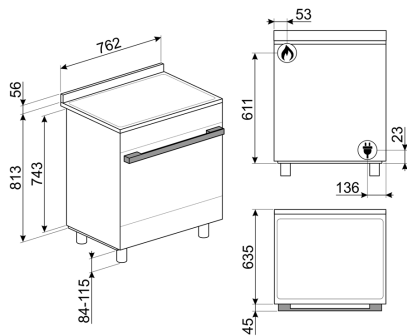

## Logistic Information

Width 29 15/16 "  
 Depth 25 3/16 "  
 Height 35 7/16 "  
 Net weight 235 lbs

## Product dimension drawing

## Product installation drawing

A	1220 mm	48 1/16"
B	636 mm	25"
C <sup>1</sup>	216 mm	8 1/2"
G <sup>2</sup>	1220 mm	48 1/16"
I <sup>3</sup>	457 mm	18"
L <sup>4</sup>	610 mm	24"
M <sup>5</sup>	330 mm	13"
N	178 mm	7"