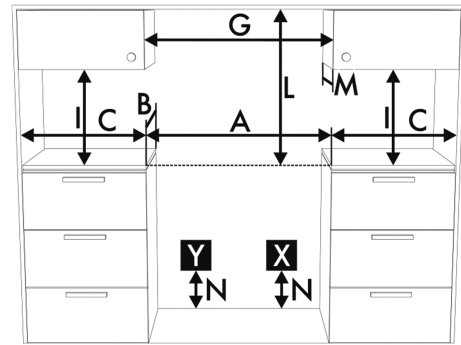

## Logistic Information

Width 29 15/16 "  
 Depth 25 3/16 "  
 Height 35 7/16 "  
 Net weight 235 lbs

## Product dimension drawing

## Product installation drawing

A	1220 mm	48 1/16"
B	636 mm	25"
C <sup>1</sup>	216 mm	8 1/2"
G <sup>2</sup>	1220 mm	48 1/16"
I <sup>3</sup>	457 mm	18"
L <sup>4</sup>	610 mm	24"
M <sup>5</sup>	330 mm	13"
N	178 mm	7"