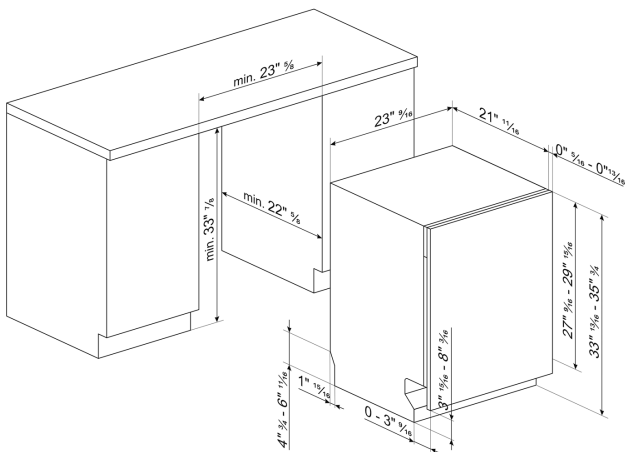

Noise level	38 dB(A) re 1 pW
Energy Star	Yes

Electrical Connection

Current	13 A
Voltage	115 V
Frequency	60 Hz
Power Cord Length	140 "
Plug	(B) NEMA 5-15P

Logistic Information

Depth	21 5/8 "
Width	23 9/16 "
Height	33 3/4 "
Packaged depth	26 3/8 "
Packaged width	25 9/16 "
Packaged height	32 11/16 "
Gross weight	119 lbs

Product dimension drawing

Accessories

KIT86SPRAN
Door Kit, antracite, SPR handle, Fully integrated dishwasher h.86cm

KIT86SPRMW
Door panel, Matte White, SPR handle, fully integrated dishwasher h.86 cm

KIT86SPRX
Door panel, stainless steel, SPR handle, fully integrated dishwasher h.86 cm