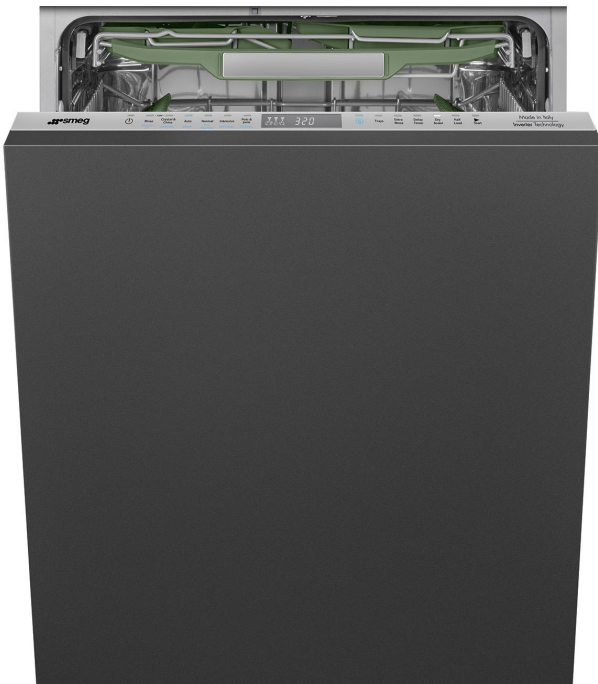

24" Fully-Integrated Dishwashers

DW8630
Universal
TALL TUB

Built-in fully integrated dishwasher with an elegant design and increased height. Perfect for accommodating taller dishes, it combines flexibility and impeccable washing results while seamlessly blending with the kitchen design

Features

Planetarium Wash System - Full and deep wash coverage thanks to the advanced movement of the spray arm, an innovation patented by Smeg

Noise Level - Ultra-quiet 38 dBA operation ensures a peaceful kitchen environment, even during late-night wash cycles

FlexiDuo - The flexible third basket provides additional space, adapting to the load to accommodate various types of dishes, ensuring optimal organization and efficient use of interior capacity

Flexifit hinge system - Smooth-running door for optimal integration into the kitchen design

Extra Glide Telescopic Guides - Smoother and more stable loading and unloading operations

General information

Number of place settings 16

Technical Features

Motor	Inverter
Display type	LED display (3 digits)
End-of-cycle indicator	ActiveLight
Washing system	Planetarium
Turbidity sensor Aquatest	Yes
Flood protection system	Total Aquastop
Drying system	Dry Assist
Water softener	With electronic setting
Hinges	Self-balancing, Sliding, FLEXIFIT