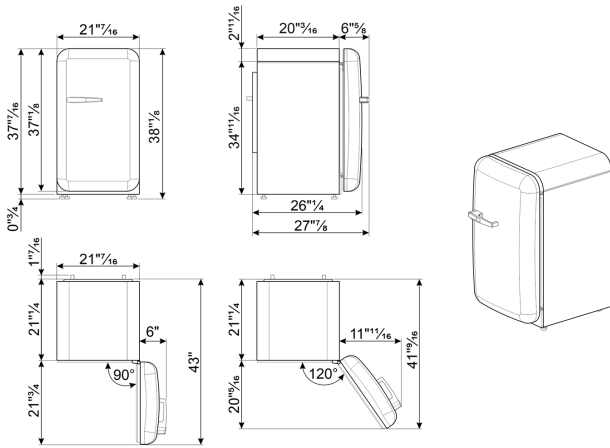

Energy Star	Yes
-------------	-----

Electrical Connection

Voltage (V)	120 V
Frequency (Hz)	60 Hz
Current	1.25 A
Plug	(B) NEMA 5-15P
Power cord length	70 7/8 "

Logistic Information

Width	21 7/16 "
Height	38 3/16 "
Depth without handle	25 15/16 "
Net weight	97 lbs

Product dimension drawing

Color option

FAB10URCR3
Color: Cream
Hinge position: Right

FAB10URPB3
Color: Pastel Blue
Hinge position: Right

FAB10URPG3
Color: Pastel green
Hinge position: Right

FAB10URRD3
Color: Red
Hinge position: Right