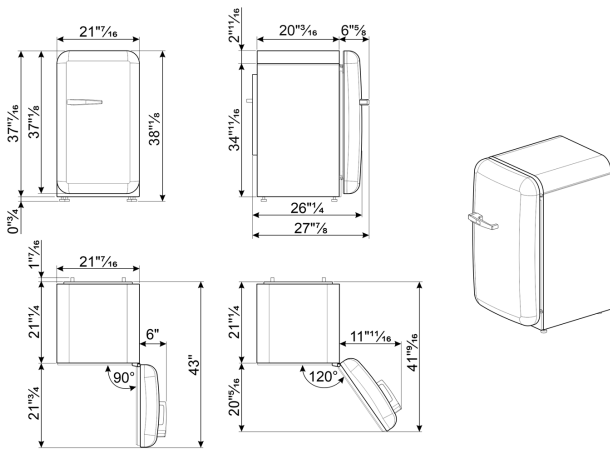

Energy Star	Yes
-------------	-----

Electrical Connection

Voltage (V)	120 V
Frequency (Hz)	60 Hz
Current	1.25 A
Plug	(B) NEMA 5-15P
Power cord length	70 7/8 "

Logistic Information

Depth without handle	25 15/16 "
Width	21 7/16 "
Height	38 3/16 "
Packaged depth	29 15/16 "
Packaged width	24 13/16 "
Packaged height	43 1/2 "

Product dimension drawing

Color option

FAB10URCR3
Color: Cream
Hinge position: Right

FAB10URPB3
Color: Pastel Blue
Hinge position: Right

FAB10URPG3
Color: Pastel green
Hinge position: Right

FAB10URRD3
Color: Red
Hinge position: Right