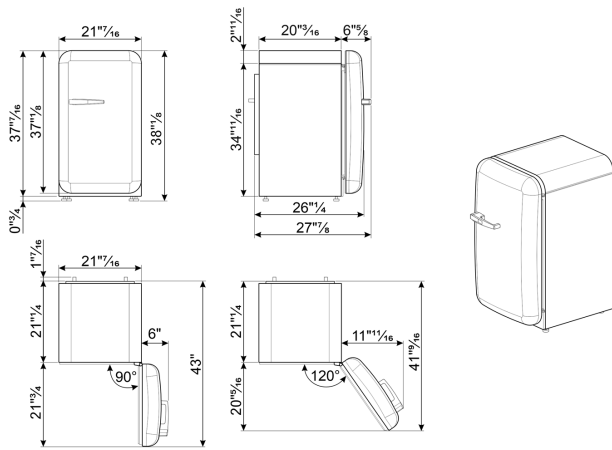

### Performance / Energy Label

Net volume	4.30 cu. ft.
Freezer volume	0.60 cu. ft.
Fresh Food compartment - Storage Volume	3.70 cu. ft.

## Logistic Information

Width	21 7/16 "
Height	38 3/16 "
Depth without handle	25 15/16 "
Net weight	97 lbs

## Product dimension drawing