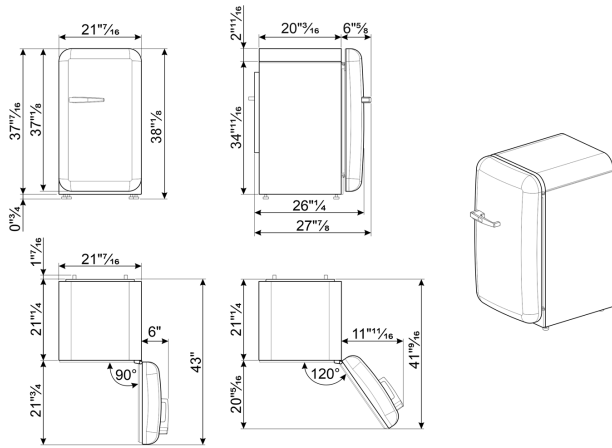

Energy Star	Yes
-------------	-----

Electrical Connection

Voltage (V)	120 V
Frequency (Hz)	60 Hz
Current	1.25 A
Plug	(B) NEMA 5-15P
Power cord length	70 7/8 "

Logistic Information

Width	21 7/16 "
Height	38 3/16 "
Depth without handle	25 15/16 "
Net weight	97 lbs

Product dimension drawing

Color option

FAB10URBL3
Color: Black
Hinge position: Right

FAB10URPB3
Color: Pastel Blue
Hinge position: Right

FAB10URPG3
Color: Pastel green
Hinge position: Right

FAB10URRD3
Color: Red
Hinge position: Right