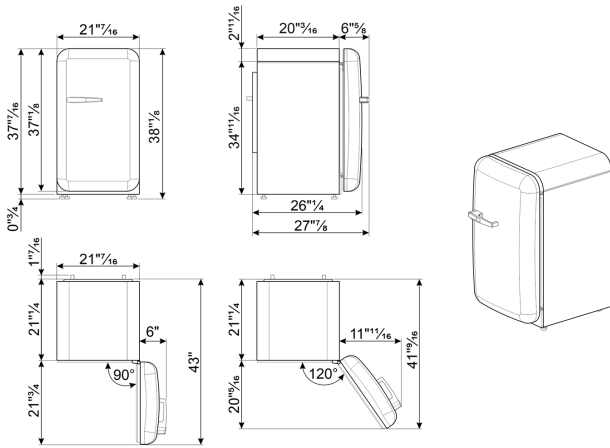

### Performance / Energy Label

Net volume	4.30 cu. ft.
Freezer volume	0.60 cu. ft.
Fresh Food compartment - Storage Volume	3.70 cu. ft.

## Logistic Information

Width	21 7/16 "
Height	38 3/16 "
Depth without handle	25 15/16 "
Net weight	97 lbs

## Product dimension drawing