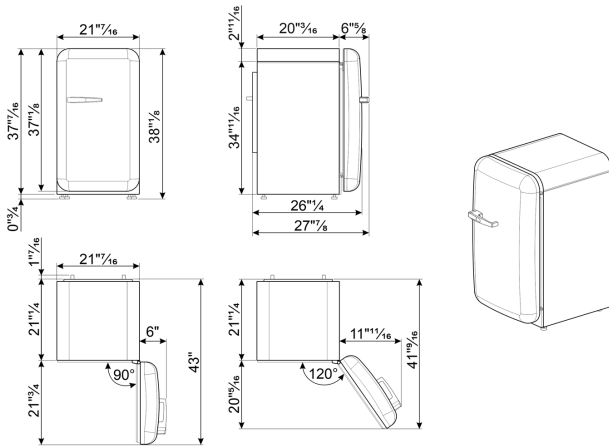

Energy Star	Yes
-------------	-----

Electrical Connection

Voltage (V)	120 V
Frequency (Hz)	60 Hz
Current	1.25 A
Plug	(B) NEMA 5-15P
Power cord length	70 7/8 "

Logistic Information

Width	21 7/16 "
Height	38 3/16 "
Depth without handle	25 15/16 "
Net weight	97 lbs

Product dimension drawing

Color option

FAB10URBL3
Color: Black
Hinge position: Right

FAB10URPB3
Color: Pastel Blue
Hinge position: Right

FAB10URPG3
Color: Pastel green
Hinge position: Right

FAB10URRD3
Color: Red
Hinge position: Right