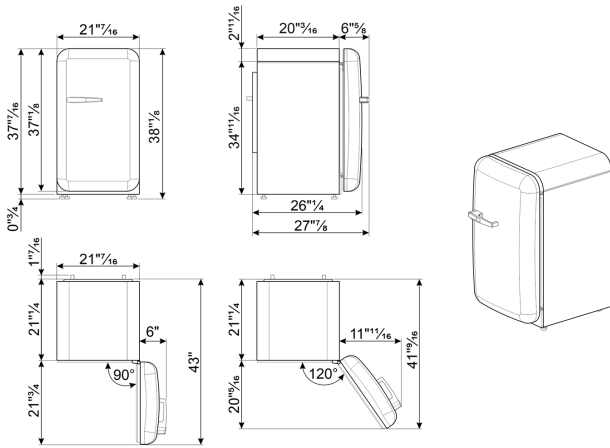

Energy Star	Yes
-------------	-----

Electrical Connection

Voltage (V)	120 V
Frequency (Hz)	60 Hz
Current	1.25 A
Plug	(B) NEMA 5-15P
Power cord length	70 7/8 "

Logistic Information

Width	21 7/16 "
Height	38 3/16 "
Depth without handle	25 15/16 "
Net weight	97 lbs

Product dimension drawing

Color option

FAB10URBL3
Color: Black
Hinge position: Right

FAB10URCR3
Color: Cream
Hinge position: Right

FAB10URPG3
Color: Pastel green
Hinge position: Right

FAB10URRD3
Color: Red
Hinge position: Right