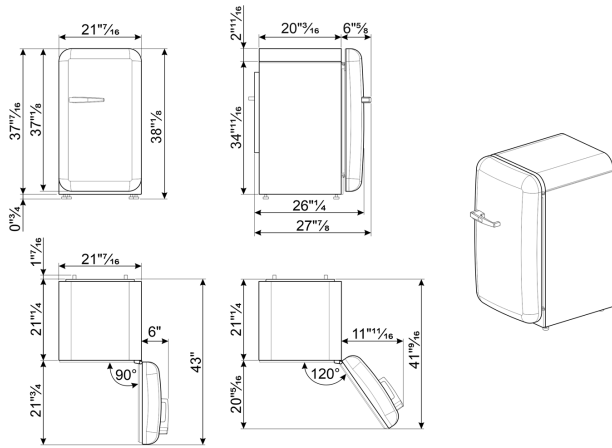

Energy Star	Yes
-------------	-----

Electrical Connection

Voltage (V)	120 V
Frequency (Hz)	60 Hz
Current	1.25 A
Plug	(B) NEMA 5-15P
Power cord length	70 7/8 "

Logistic Information

Width	21 7/16 "
Height	38 3/16 "
Depth without handle	25 15/16 "
Net weight	97 lbs

Product dimension drawing

Color option

FAB10URBL3
Color: Black
Hinge position: Right

FAB10URCR3
Color: Cream
Hinge position: Right

FAB10URPG3
Color: Pastel green
Hinge position: Right

FAB10URRD3
Color: Red
Hinge position: Right