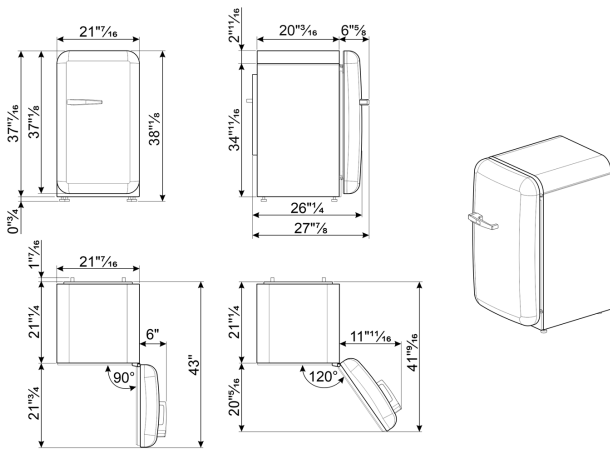

Energy Star	Yes
-------------	-----

Electrical Connection

Voltage (V)	120 V
Frequency (Hz)	60 Hz
Current	1.25 A
Plug	(B) NEMA 5-15P
Power cord length	70 7/8 "

Logistic Information

Depth without handle	25 15/16 "
Width	21 7/16 "
Height	38 3/16 "
Packaged depth	29 15/16 "
Packaged width	24 13/16 "
Packaged height	43 1/2 "

Product dimension drawing

Color option

FAB10URBL3
Color: Black
Hinge position: Right

FAB10URCR3
Color: Cream
Hinge position: Right

FAB10URPG3
Color: Pastel green
Hinge position: Right

FAB10URRD3
Color: Red
Hinge position: Right