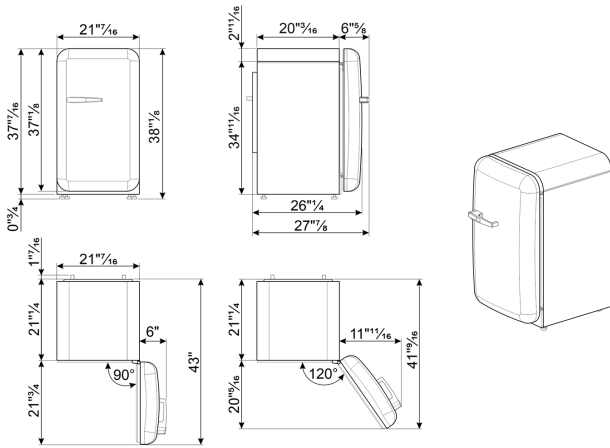

Energy Star	Yes
-------------	-----

Electrical Connection

Voltage (V)	120 V
Frequency (Hz)	60 Hz
Current	1.25 A
Plug	(B) NEMA 5-15P
Power cord length	70 7/8 "

Logistic Information

Width	21 7/16 "
Height	38 3/16 "
Depth without handle	25 15/16 "
Net weight	97 lbs

Product dimension drawing

Color option

FAB10URBL3
Color: Black
Hinge position: Right

FAB10URCR3
Color: Cream
Hinge position: Right

FAB10URPB3
Color: Pastel Blue
Hinge position: Right

FAB10URRD3
Color: Red
Hinge position: Right