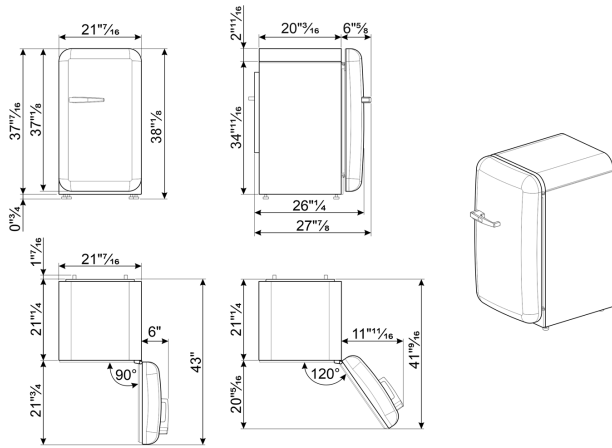

Energy Star	Yes
-------------	-----

Electrical Connection

Voltage (V)	120 V
Frequency (Hz)	60 Hz
Current	1.25 A
Plug	(B) NEMA 5-15P
Power cord length	70 7/8 "

Logistic Information

Width	21 7/16 "
Height	38 3/16 "
Depth without handle	25 15/16 "
Net weight	97 lbs

Product dimension drawing

Color option

FAB10URBL3
Color: Black
Hinge position: Right

FAB10URCR3
Color: Cream
Hinge position: Right

FAB10URPB3
Color: Pastel Blue
Hinge position: Right

FAB10URRD3
Color: Red
Hinge position: Right