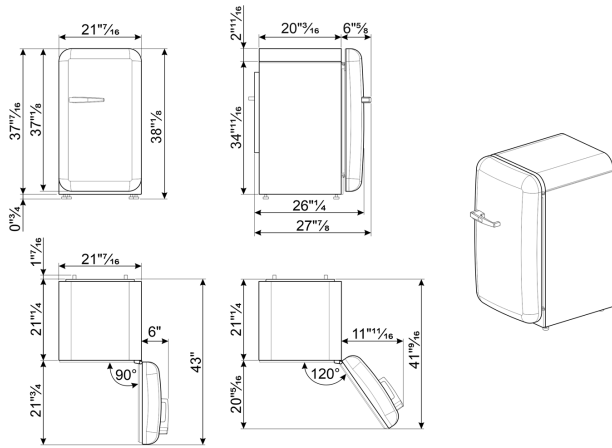

Energy Star	Yes
-------------	-----

Electrical Connection

Voltage (V)	120 V
Frequency (Hz)	60 Hz
Current	1.25 A
Plug	(B) NEMA 5-15P
Power cord length	70 7/8 "

Logistic Information

Width	21 7/16 "
Height	38 3/16 "
Depth without handle	25 15/16 "
Net weight	97 lbs

Product dimension drawing

Color option

FAB10URBL3
Color: Black
Hinge position: Right

FAB10URCR3
Color: Cream
Hinge position: Right

FAB10URPB3
Color: Pastel Blue
Hinge position: Right

FAB10URPG3
Color: Pastel green
Hinge position: Right