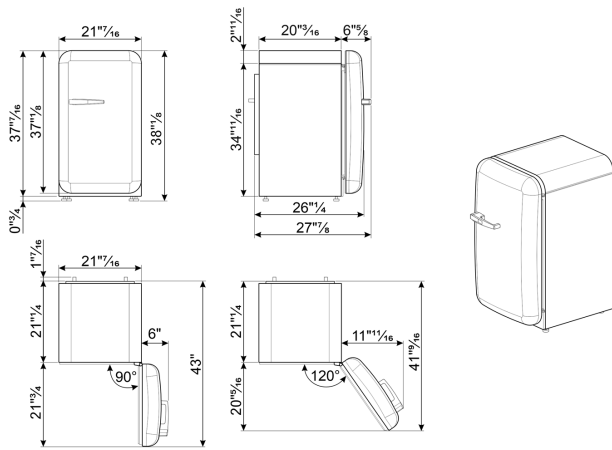

Energy Star	Yes
-------------	-----

Electrical Connection

Voltage (V)	120 V
Frequency (Hz)	60 Hz
Current	1.25 A
Plug	(B) NEMA 5-15P
Power cord length	70 7/8 "

Logistic Information

Width	21 7/16 "
Height	38 3/16 "
Depth without handle	25 15/16 "
Net weight	97 lbs

Product dimension drawing

Color option

FAB10URBL3
Color: Black
Hinge position: Right

FAB10URCR3
Color: Cream
Hinge position: Right

FAB10URPB3
Color: Pastel Blue
Hinge position: Right

FAB10URPG3
Color: Pastel green
Hinge position: Right