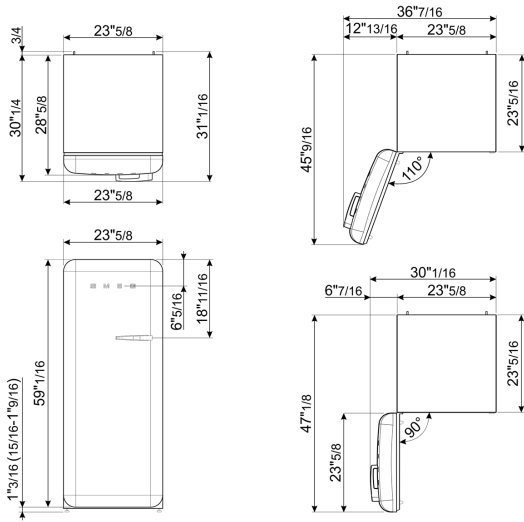

Refrigerator Inner Door

Number of adjustable door shelves	1
-----------------------------------	---

Other technical features

No. of compressors	1
Compressor type	Inverter

Performance / Energy Label

Freezer volume	0.92 cu. ft.
----------------	--------------

Width	23 11/16 "
Height	60 1/4 "
Depth without handle	28 11/16 "
Net weight	163 lbs

Product dimension drawing

Color option

FAB28ULBL3
Color: Black
Hinge position: Left

FAB28ULCR3
Color: Cream
Hinge position: Left