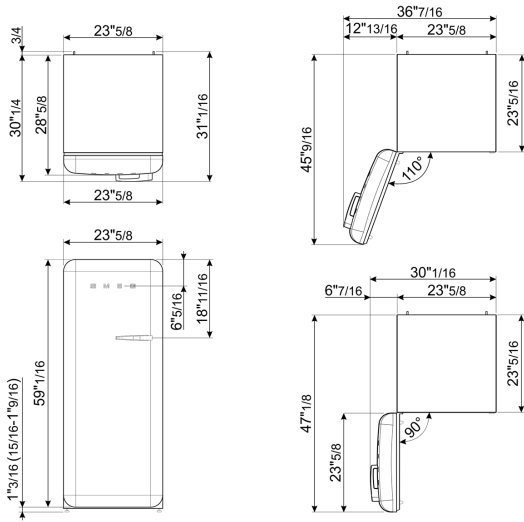

Refrigerator Inner Door

Number of adjustable door shelves	1
-----------------------------------	---

Other technical features

No. of compressors	1
Compressor type	Inverter

Performance / Energy Label

Net volume	9.53 cu. ft.
Freezer volume	0.92 cu. ft.
Fresh Food compartment - Storage Volume	7.88 cu. ft.

Width	23 11/16 "
Height	60 1/4 "
Depth without handle	28 11/16 "
Net weight	163 lbs

Product dimension drawing

Color option

FAB28ULBL3
Color: Black
Hinge position: Left

FAB28ULCR3
Color: Cream
Hinge position: Left