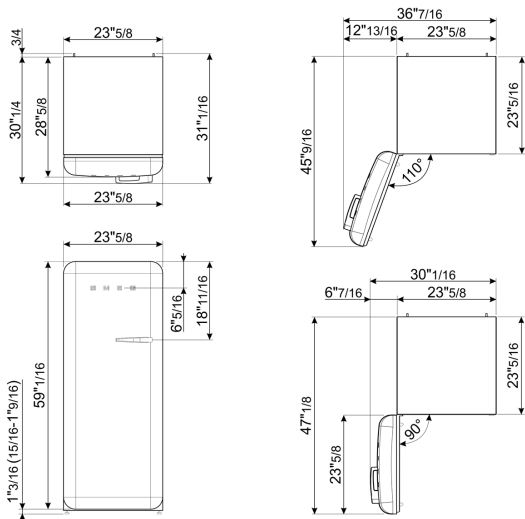

### Performance / Energy Label

Net volume	9.53 cu. ft.
Freezer volume	0.92 cu. ft.
Fresh Food compartment - Storage Volume	7.88 cu. ft.

## Logistic Information

Depth without handle	28 11/16 "
Width	23 11/16 "
Height	60 1/4 "
Packaged depth	33 7/8 "
Packaged width	26 15/16 "
Packaged height	65 3/8 "
Gross weight	191 lbs

## Product dimension drawing