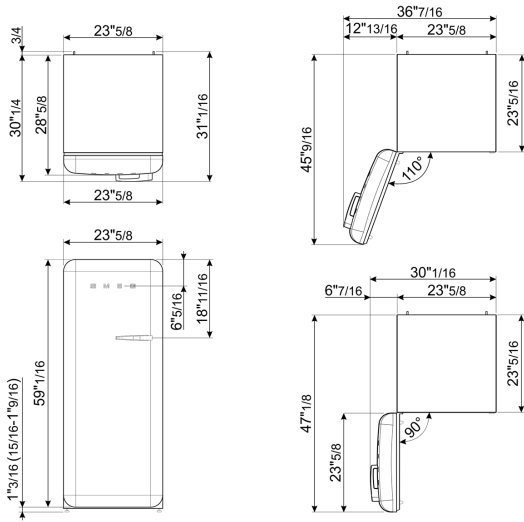

Refrigerator Inner Door

Number of adjustable door shelves	1
-----------------------------------	---

Other technical features

No. of compressors	1
Compressor type	Inverter

Performance / Energy Label

Freezer volume	0.92 cu. ft.
----------------	--------------

Width	23 11/16 "
Height	60 1/4 "
Depth without handle	28 11/16 "
Net weight	163 lbs

Product dimension drawing

Color option

FAB28ULBE3
Color: Blue
Hinge position: Left

FAB28ULBL3
Color: Black
Hinge position: Left