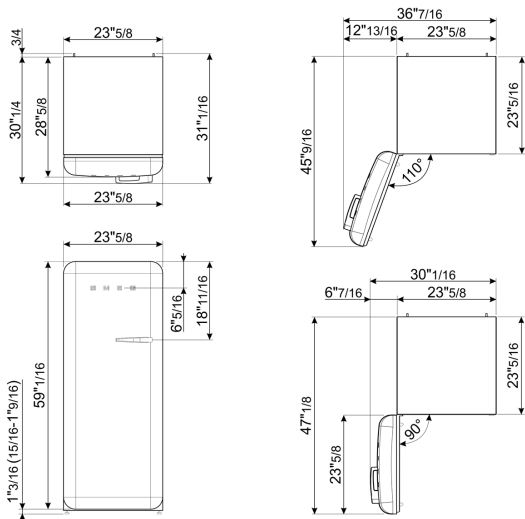

Refrigerator Inner Door

Number of adjustable door shelves	1
-----------------------------------	---

Other technical features

No. of compressors	1
Compressor type	Inverter

Performance / Energy Label

Net volume	9.53 cu. ft.
Freezer volume	0.92 cu. ft.
Fresh Food compartment - Storage Volume	7.88 cu. ft.

Depth without handle	28 11/16 "
Width	23 11/16 "
Height	60 1/4 "
Packaged depth	33 7/8 "
Packaged width	26 15/16 "
Packaged height	65 3/8 "
Gross weight	191 lbs

Product dimension drawing

Color option

FAB28ULBE3
Color: Blue
Hinge position: Left