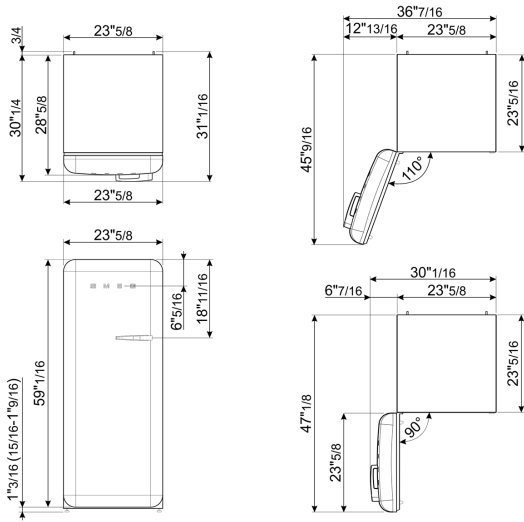

Logistic Information

Width	23 11/16 "
Height	60 1/4 "
Depth without handle	28 11/16 "
Net weight	165 lbs

Product dimension drawing

Color option