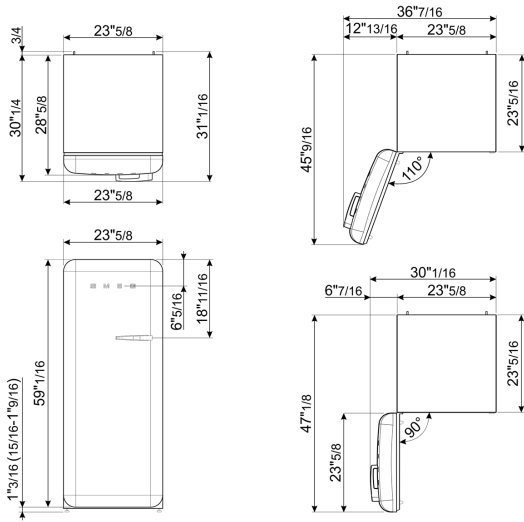

Refrigerator Inner Door

Number of adjustable door shelves	1
-----------------------------------	---

Other technical features

No. of compressors	1
Compressor type	Inverter

Performance / Energy Label

Freezer volume	0.92 cu. ft.
----------------	--------------

Width	23 11/16 "
Height	60 1/4 "
Depth without handle	28 11/16 "
Net weight	165 lbs

Product dimension drawing

Color option

FAB28ULBE3
Color: Blue
Hinge position: Left

FAB28ULBL3
Color: Black
Hinge position: Left