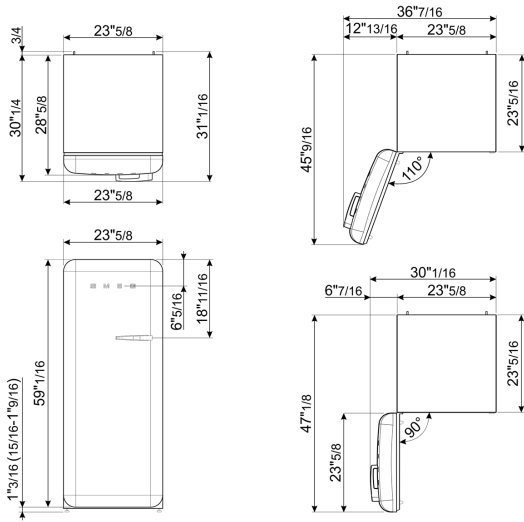

Refrigerator Inner Door

Number of adjustable door shelves	1
-----------------------------------	---

Other technical features

No. of compressors	1
Compressor type	Inverter

Performance / Energy Label

Net volume	9.53 cu. ft.
Freezer volume	0.92 cu. ft.
Fresh Food compartment - Storage Volume	7.88 cu. ft.

Width	23 11/16 "
Height	60 1/4 "
Depth without handle	28 11/16 "
Net weight	165 lbs

Product dimension drawing

Color option

FAB28ULBE3
Color: Blue
Hinge position: Left

FAB28ULBL3
Color: Black
Hinge position: Left