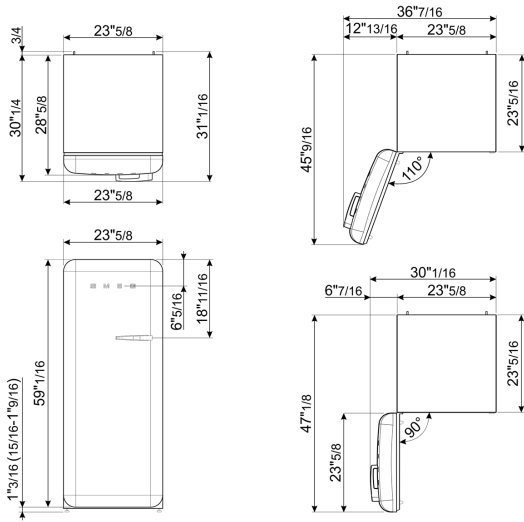

### Performance / Energy Label

Freezer volume	0.92 cu. ft.
----------------	--------------

## Logistic Information

Width	23 11/16 "
Height	60 1/4 "
Depth without handle	28 11/16 "
Net weight	163 lbs

## Product dimension drawing