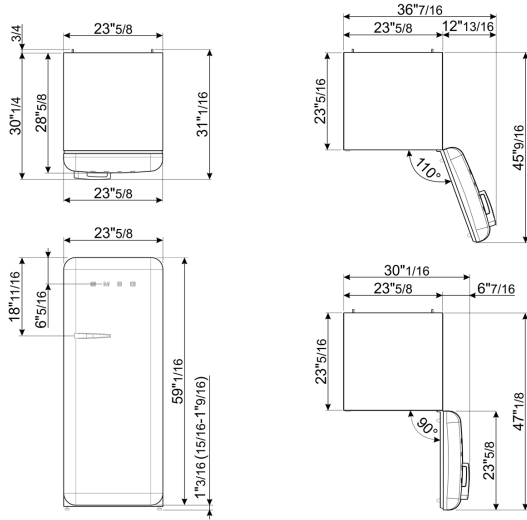

Refrigerator Inner Door

Number of adjustable door shelves	1
-----------------------------------	---

Other technical features

No. of compressors	1
Compressor type	Inverter

Performance / Energy Label

Net volume	9.53 cu. ft.
Freezer volume	0.92 cu. ft.
Fresh Food compartment - Storage Volume	7.88 cu. ft.

Width	23 11/16 "
Height	60 1/4 "
Depth without handle	28 11/16 "
Net weight	163 lbs

Product dimension drawing

Color option

FAB28URBL3
Color: Black
Hinge position: Right

FAB28URCR3
Color: Cream
Hinge position: Right