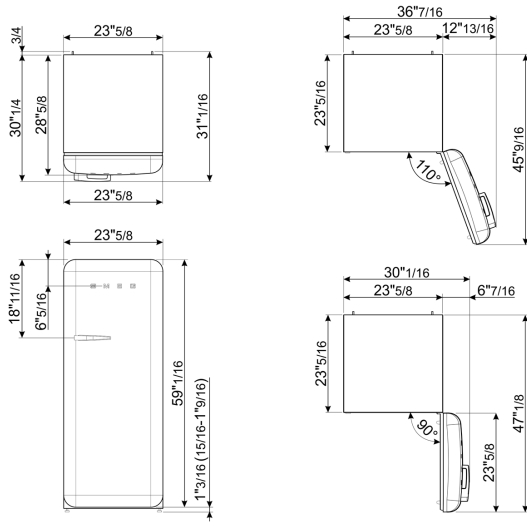

Refrigerator Inner Door

Number of adjustable door shelves	1
-----------------------------------	---

Other technical features

No. of compressors	1
Compressor type	Inverter

Performance / Energy Label

Net volume	9.53 cu. ft.
Freezer volume	0.92 cu. ft.
Fresh Food compartment - Storage Volume	7.88 cu. ft.

Width	23 11/16 "
Height	60 1/4 "
Depth without handle	28 11/16 "
Net weight	163 lbs

Product dimension drawing

Color option

FAB28URBE3
Color: Blue
Hinge position: Right

FAB28URCR3
Color: Cream
Hinge position: Right