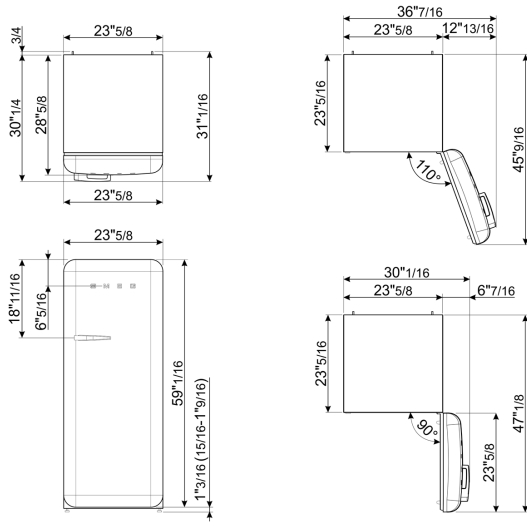

Refrigerator Inner Door

Number of adjustable door shelves	1
-----------------------------------	---

Other technical features

No. of compressors	1
Compressor type	Inverter

Performance / Energy Label

Net volume	9.53 cu. ft.
Freezer volume	0.92 cu. ft.
Fresh Food compartment - Storage Volume	7.88 cu. ft.

Width	23 11/16 "
Height	60 1/4 "
Depth without handle	28 11/16 "
Net weight	165 lbs

Product dimension drawing

Color option

FAB28URBE3
Color: Blue
Hinge position: Right

FAB28URBL3
Color: Black
Hinge position: Right