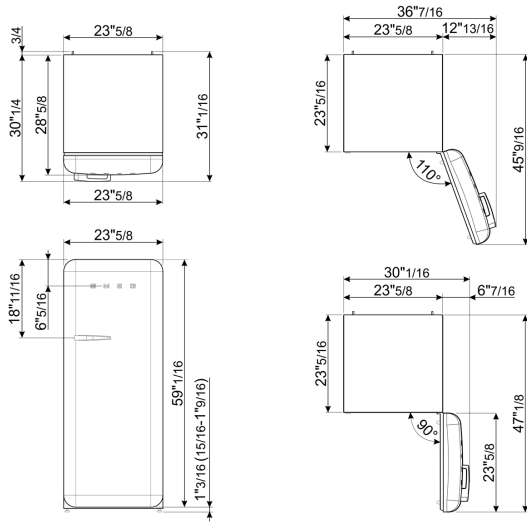

Logistic Information

Width	23 11/16 "
Height	60 1/4 "
Depth without handle	28 11/16 "
Net weight	165 lbs

Color option

Product dimension drawing

FAB28URDPCW6

Color: Decorated /
Special

Hinge position: Right
Decoration / Special
color: Carrara White

FAB28URDPSG6

Color: Decorated /
Special

Hinge position: Right
Decoration / Special
color: Shade Green