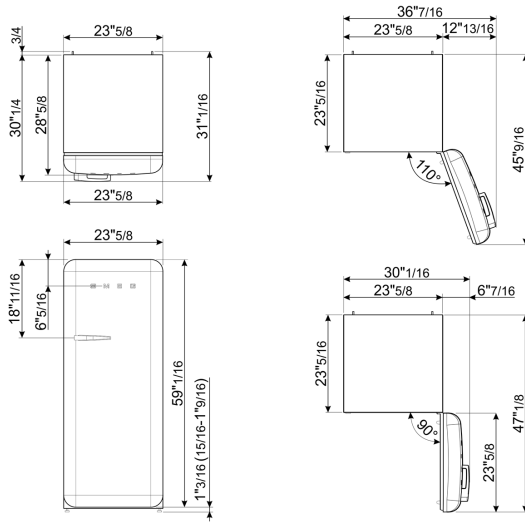

Refrigerator Inner Door

Number of adjustable door shelves	1
-----------------------------------	---

Other technical features

No. of compressors	1
Compressor type	Inverter

Performance / Energy Label

Net volume	9.53 cu. ft.
Annual energy consumption	230 kWh/year
Freezer volume	0.92 cu. ft.
Fresh Food compartment - Storage Volume	7.88 cu. ft.

Performance / Energy Label

Energy Star	Yes
-------------	-----

Electrical Connection

Voltage (V)	120 V
Frequency (Hz)	50/60 Hz
Current	2.2 A
Plug	(B) NEMA 5-15P
Power cord length	70 7/8 "

Logistic Information

Width	23 11/16 "
Height	60 1/4 "
Depth without handle	28 11/16 "
Net weight	165 lbs

Color option

Product dimension drawing

FAB28URDPCW6 Color: Decorated / Special
 Hinge position: Right
 Decoration / Special color: Carrara White