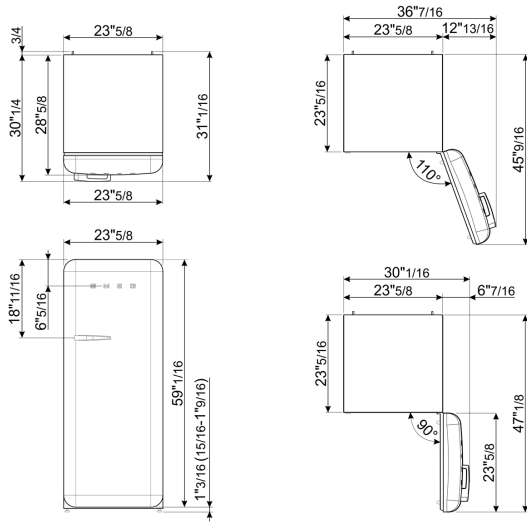

Performance / Energy Label

Energy Star	Yes
-------------	-----

Electrical Connection

Voltage (V)	120 V
Frequency (Hz)	50/60 Hz
Current	2.2 A
Plug	(B) NEMA 5-15P
Power cord length	70 7/8 "

Logistic Information

Width	23 11/16 "
Height	60 1/4 "
Depth without handle	28 11/16 "
Net weight	165 lbs

Color option

Product dimension drawing

FAB28URDP9176

Color: Decorated /
Special
Hinge position: Right
Decoration / Special
color: Red Salzburg