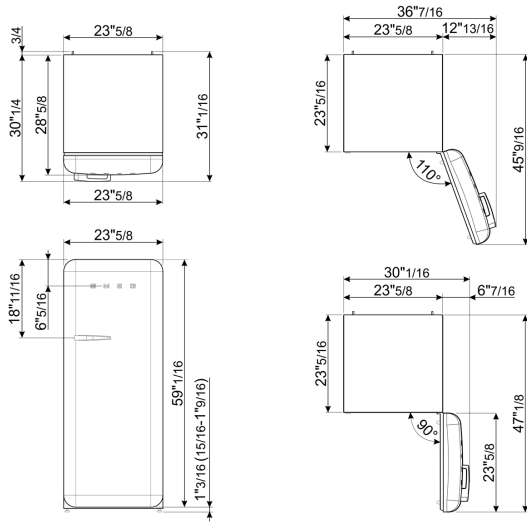

Performance / Energy Label

Energy Star	Yes
-------------	-----

Electrical Connection

Voltage (V)	120 V
Frequency (Hz)	50/60 Hz
Current	2.2 A
Plug	(B) NEMA 5-15P
Power cord length	70 7/8 "

Logistic Information

Width	23 11/16 "
Height	60 1/4 "
Depth without handle	28 11/16 "
Net weight	165 lbs

Color option

Product dimension drawing

FAB28URDP9176
 Color: Decorated /
 Special
 Hinge position: Right
 Decoration / Special
 color: Red Salzburg