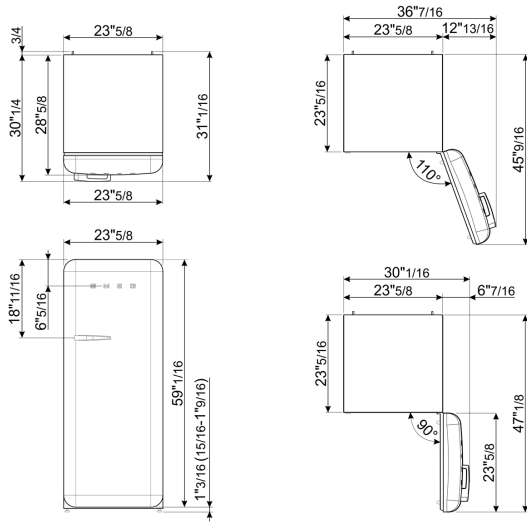

Logistic Information

Width	23 11/16 "
Height	60 1/4 "
Depth without handle	28 11/16 "
Net weight	165 lbs

Color option

Product dimension drawing

FAB28URDP9176 Color: Decorated / Special
Hinge position: Right
Decoration / Special color: Red Salzburg

FAB28URDPCW6 Color: Decorated / Special
Hinge position: Right
Decoration / Special color: Carrara White