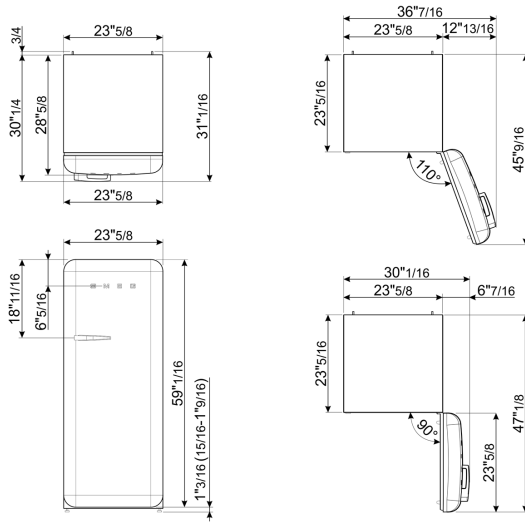

Refrigerator Inner Door

Number of adjustable door shelves	1
-----------------------------------	---

Other technical features

No. of compressors	1
Compressor type	Inverter

Performance / Energy Label

Total net volume	9.5 cu. ft.
Freezer volume	0.9 cu. ft.
Refrigerator volume	8.6 cu. ft.
Annual energy consumption	230 kWh/year

Performance / Energy Label

Energy Star	Yes
-------------	-----

Electrical Connection

Voltage (V)	120 V
Frequency (Hz)	50/60 Hz
Current	2.2 A
Plug	(B) NEMA 5-15P
Power cord length	70 7/8 "

Logistic Information

Width	23 11/16 "
Height	60 1/4 "
Depth without handle	28 11/16 "
Net weight	165 lbs

Color option

Product dimension drawing

FAB28URDP9176 Color: Decorated / Special
 Hinge position: Right
 Decoration / Special color: Red Salzburg