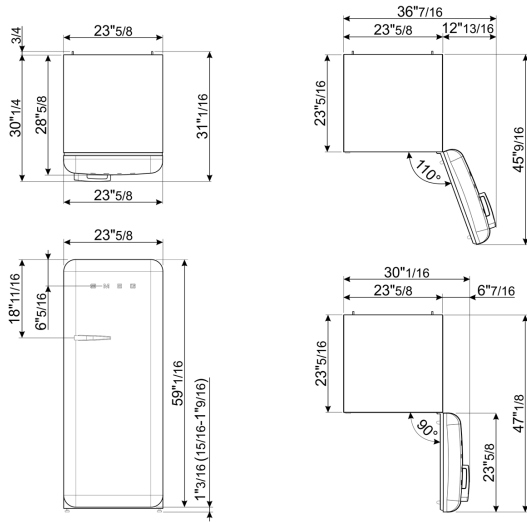

Logistic Information

Width	23 11/16 "
Height	60 1/4 "
Depth without handle	28 11/16 "
Net weight	165 lbs

Color option

Product dimension drawing

FAB28URDP9176
Color: Decorated /
Special
Hinge position: Right
Decoration / Special
color: Red Salzburg

FAB28URDPCW6
Color: Decorated /
Special
Hinge position: Right
Decoration / Special
color: Carrara White