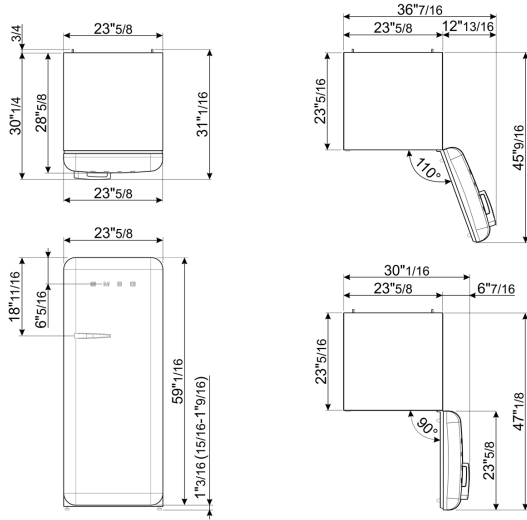

Refrigerator Inner Door

Number of adjustable door shelves	1
-----------------------------------	---

Other technical features

No. of compressors	1
Compressor type	Inverter

Performance / Energy Label

Freezer volume	0.92 cu. ft.
----------------	--------------

Width	23 11/16 "
Height	60 1/4 "
Depth without handle	28 11/16 "
Net weight	165 lbs

Product dimension drawing

Color option

FAB28URBE3
Color: Blue
Hinge position: Right

FAB28URBL3
Color: Black
Hinge position: Right