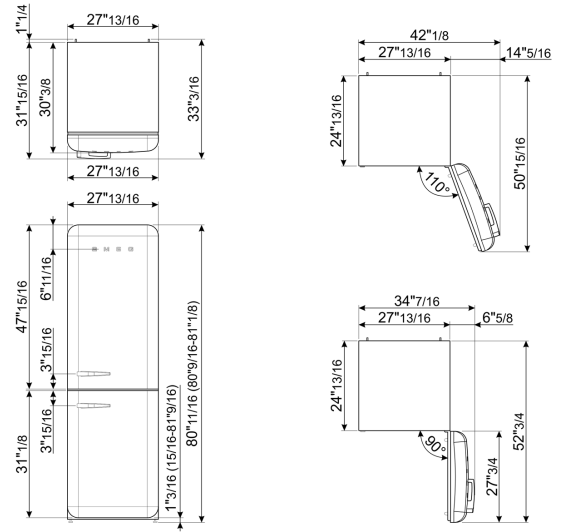

## Logistic Information

Width	27 13/16 "
Height	80 11/16 "
Depth without handle	30 3/8 "
Net weight	254 lbs

## Product dimension drawing