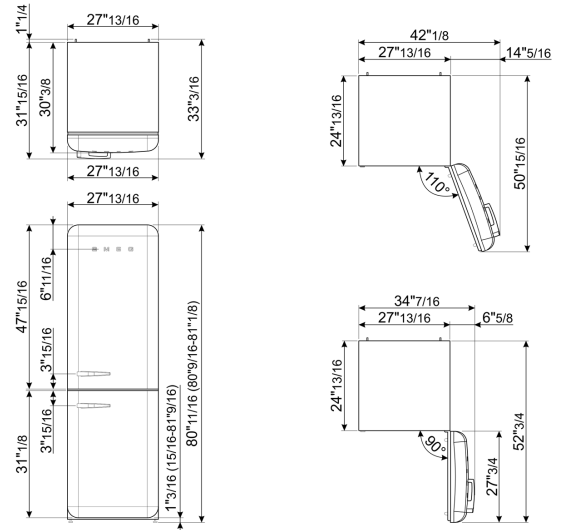

## Logistic Information

Width	27 13/16 "
Height	80 11/16 "
Depth without handle	30 3/8 "
Net weight	254 lbs

## Product dimension drawing