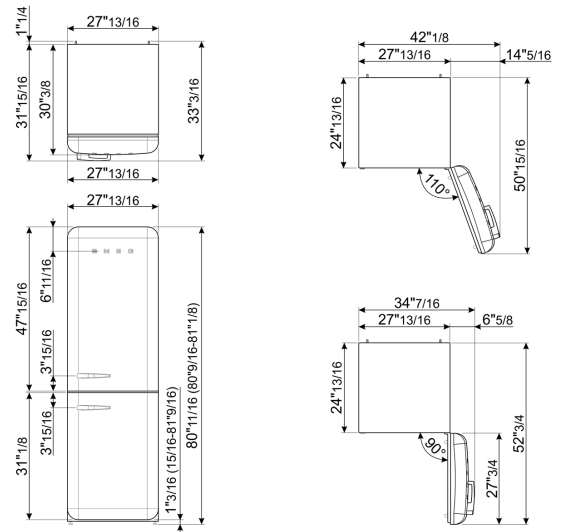

## Logistic Information

Width	27 13/16 "
Height	80 11/16 "
Depth without handle	30 3/8 "
Net weight	254 lbs

## Product dimension drawing