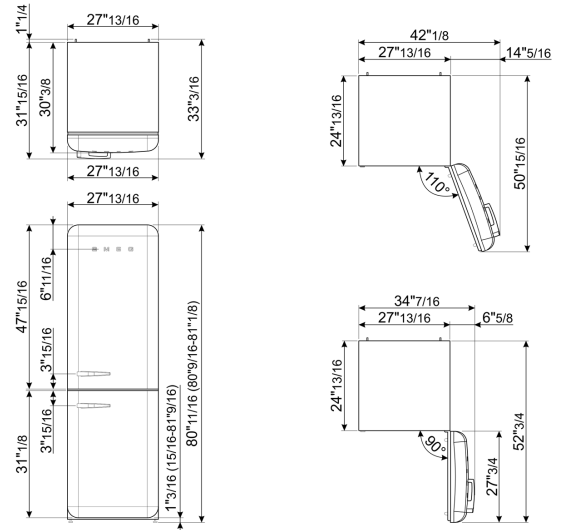

Width	27 13/16 "
Height	80 11/16 "
Depth without handle	30 3/8 "
Net weight	254 lbs

Product dimension drawing

Color option

FAB38ULBL
Color: Black
Hinge position: Left

FAB38ULCR
Color: Cream
Hinge position: Left