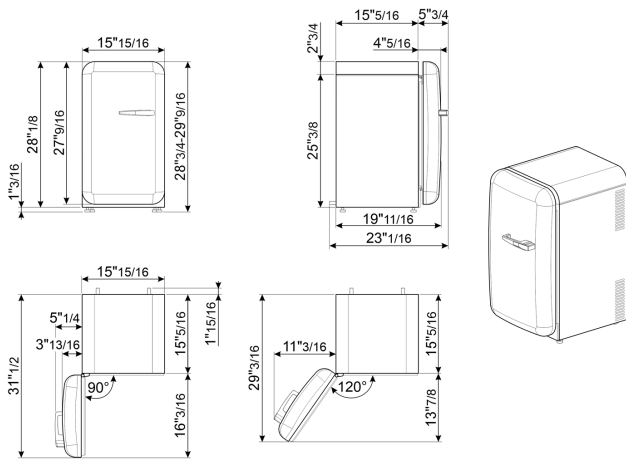

Electrical Connection

Voltage (V)	110 V
Frequency (Hz)	60 Hz
Current	0.89 A
Plug	(B) NEMA 5-15P
Power cord length	70 7/8 "

Logistic Information

Width	15 7/8 "
Height	29 1/8 "
Depth without handle	19 11/16 "
Net weight	55 lbs

Product dimension drawing

Color option

FAB5ULBL3
Color: Black
Hinge position: Left

FAB5ULOR3
Color: Orange
Hinge position: Left

FAB5ULRD3
Color: Red
Hinge position: Left

FAB5ULWH3
Color: White
Hinge position: Left