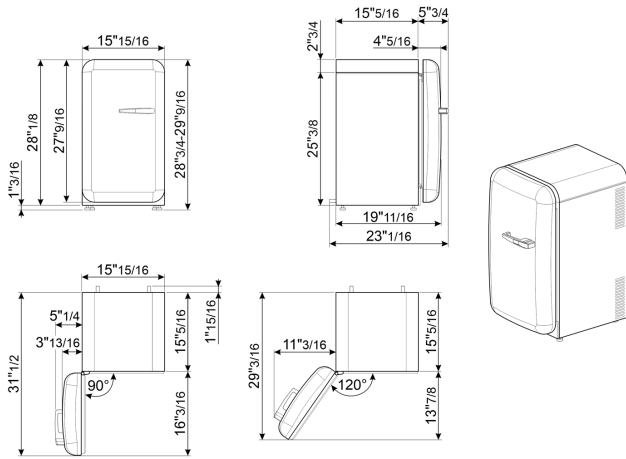

Electrical Connection

Voltage (V)	110 V
Frequency (Hz)	60 Hz
Current	0.89 A
Plug	(B) NEMA 5-15P
Power cord length	70 7/8 "

Logistic Information

Width	15 7/8 "
Height	29 1/8 "
Depth without handle	19 11/16 "
Net weight	55 lbs

Product dimension drawing

Color option

FAB5ULBL3
Color: Black
Hinge position: Left

FAB5ULRD3
Color: Red
Hinge position: Left

FAB5ULWH3
Color: White
Hinge position: Left

FAB5ULYW3
Color: Yellow
Hinge position: Left