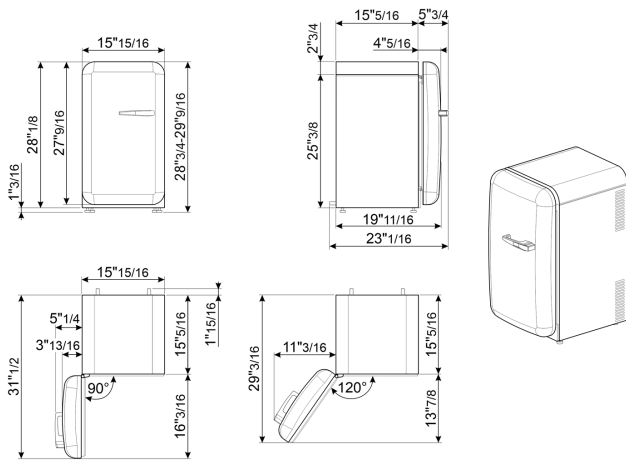

Electrical Connection

Voltage (V)	110 V
Frequency (Hz)	60 Hz
Current	0.89 A
Plug	(B) NEMA 5-15P
Power cord length	70 7/8 "

Logistic Information

Depth without handle	19 11/16 "
Width	15 7/8 "
Height	29 1/8 "
Packaged depth	25 9/16 "
Packaged width	19 1/8 "
Packaged height	33 7/16 "

Product dimension drawing

Color option

FAB5ULBL3
Color: Black
Hinge position: Left

FAB5ULCR3
Color: Cream
Hinge position: Left

FAB5ULRD3
Color: Red
Hinge position: Left

FAB5ULWH3
Color: White
Hinge position: Left