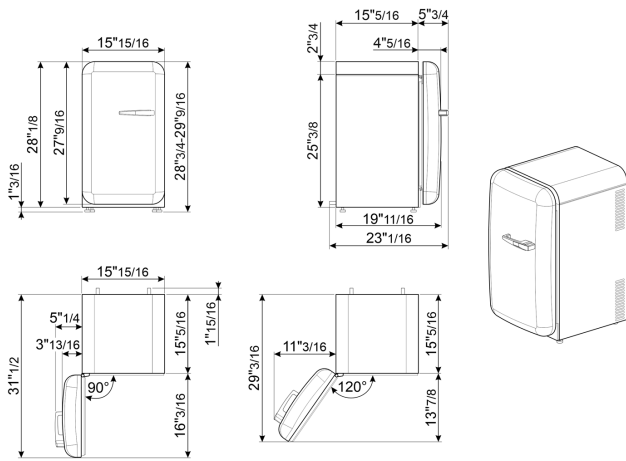

Electrical Connection

Voltage (V)	110 V
Frequency (Hz)	60 Hz
Current	0.89 A
Plug	(B) NEMA 5-15P
Power cord length	70 7/8 "

Logistic Information

Width	15 7/8 "
Height	29 1/8 "
Depth without handle	19 11/16 "
Net weight	55 lbs

Product dimension drawing

Color option

FAB5ULBL3
Color: Black
Hinge position: Left

FAB5ULCR3
Color: Cream
Hinge position: Left

FAB5ULRD3
Color: Red
Hinge position: Left

FAB5ULWH3
Color: White
Hinge position: Left