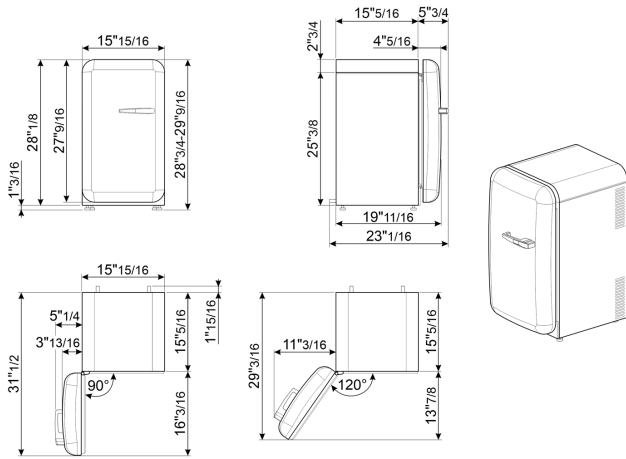

Electrical Connection

Voltage (V)	110 V
Frequency (Hz)	60 Hz
Current	0.89 A
Plug	(B) NEMA 5-15P
Power cord length	70 7/8 "

Logistic Information

Width	15 7/8 "
Height	29 1/8 "
Depth without handle	19 11/16 "
Net weight	55 lbs

Product dimension drawing

Color option

FAB5ULBL3
Color: Black
Hinge position: Left

FAB5ULCR3
Color: Cream
Hinge position: Left

FAB5ULOR3
Color: Orange
Hinge position: Left

FAB5ULWH3
Color: White
Hinge position: Left