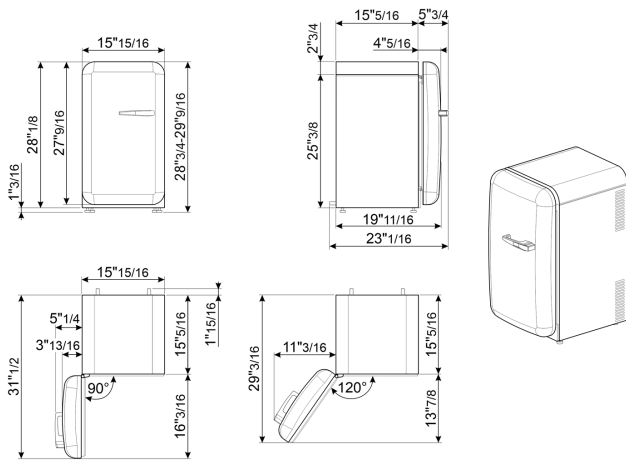

Electrical Connection

Voltage (V)	110 V
Frequency (Hz)	60 Hz
Current	0.89 A
Plug	(B) NEMA 5-15P
Power cord length	70 7/8 "

Logistic Information

Depth without handle	19 11/16 "
Width	15 7/8 "
Height	29 1/8 "
Packaged depth	25 9/16 "
Packaged width	19 1/8 "
Packaged height	33 7/16 "

Product dimension drawing

Color option

FAB5ULBL3
Color: Black
Hinge position: Left

FAB5ULCR3
Color: Cream
Hinge position: Left

FAB5ULOR3
Color: Orange
Hinge position: Left

FAB5ULWH3
Color: White
Hinge position: Left