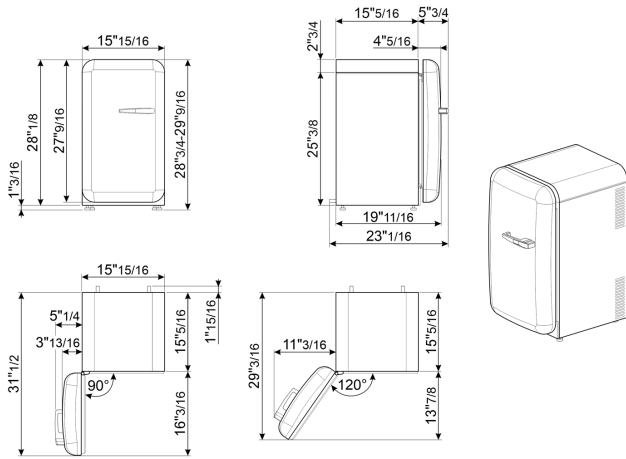

Electrical Connection

Voltage (V)	110 V
Frequency (Hz)	60 Hz
Current	0.89 A
Plug	(B) NEMA 5-15P
Power cord length	70 7/8 "

Logistic Information

Width	15 7/8 "
Height	29 1/8 "
Depth without handle	19 11/16 "
Net weight	55 lbs

Product dimension drawing

Color option

FAB5ULBL3
Color: Black
Hinge position: Left

FAB5ULCR3
Color: Cream
Hinge position: Left

FAB5ULWH3
Color: White
Hinge position: Left

FAB5ULYW3
Color: Yellow
Hinge position: Left