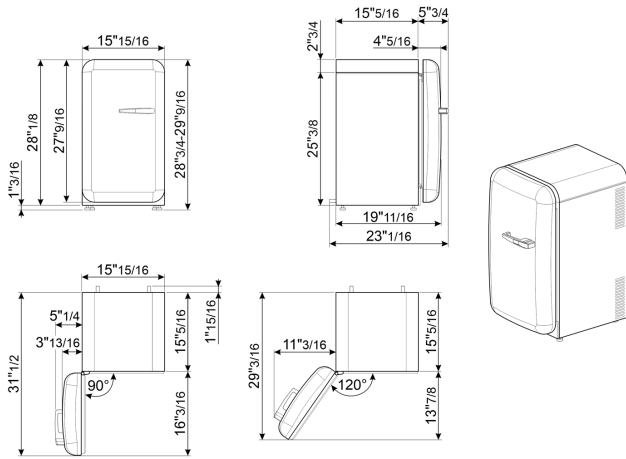

### Performance / Energy Label

Net volume	1.20 cu. ft.
------------	--------------

## Logistic Information

Width	15 7/8 "
Height	29 1/8 "
Depth without handle	19 11/16 "
Net weight	55 lbs

## Product dimension drawing