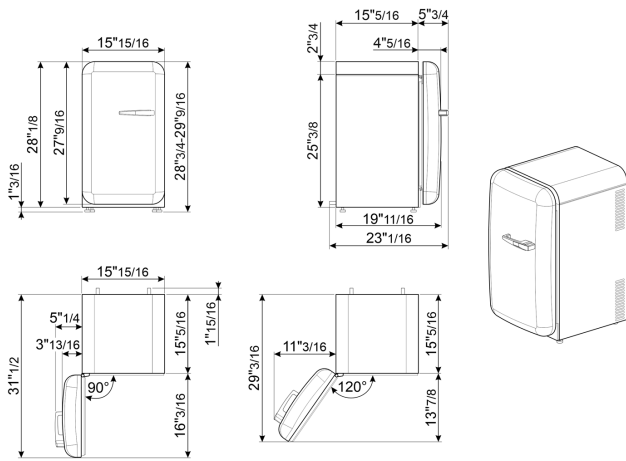

Electrical Connection

Voltage (V)	110 V
Frequency (Hz)	60 Hz
Current	0.89 A
Plug	(B) NEMA 5-15P
Power cord length	70 7/8 "

Logistic Information

Width	15 7/8 "
Height	29 1/8 "
Depth without handle	19 11/16 "
Net weight	57 lbs

Product dimension drawing

Color option

FAB5ULBL3
Color: Black
Hinge position: Left

FAB5ULCR3
Color: Cream
Hinge position: Left

FAB5ULOR3
Color: Orange
Hinge position: Left

FAB5ULRD3
Color: Red
Hinge position: Left