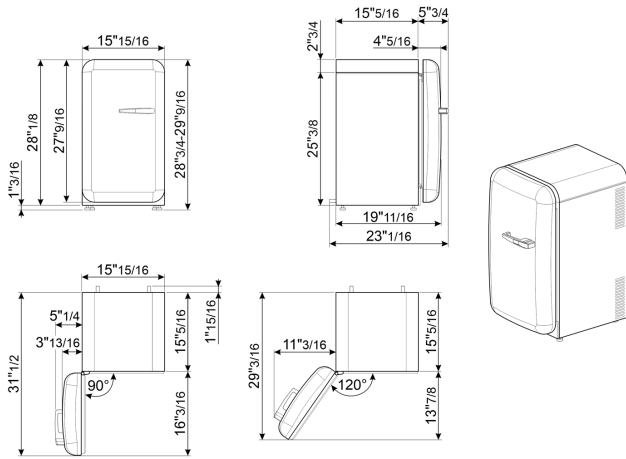

Electrical Connection

Voltage (V)	110 V
Frequency (Hz)	60 Hz
Current	0.89 A
Plug	(B) NEMA 5-15P
Power cord length	70 7/8 "

Logistic Information

Width	15 7/8 "
Height	29 1/8 "
Depth without handle	19 11/16 "
Net weight	57 lbs

Product dimension drawing

Color option

FAB5ULBL3
Color: Black
Hinge position: Left

FAB5ULCR3
Color: Cream
Hinge position: Left

FAB5ULRD3
Color: Red
Hinge position: Left

FAB5ULWH3
Color: White
Hinge position: Left