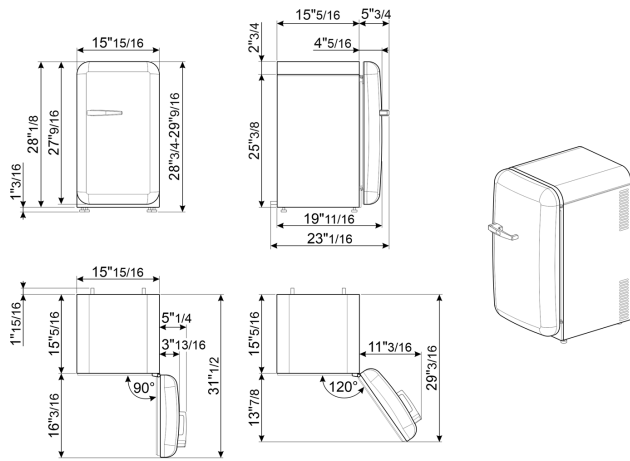

Electrical Connection

Voltage (V)	110 V
Frequency (Hz)	60 Hz
Current	0.89 A
Plug	(B) NEMA 5-15P
Power cord length	70 7/8 "

Logistic Information

Width	15 7/8 "
Height	29 1/8 "
Depth without handle	19 11/16 "
Net weight	55 lbs

Product dimension drawing

Color option

FAB5URCR3
Color: Cream
Hinge position: Right

FAB5URDGC3
Color:
Hinge position: Right

FAB5URDGME3
Color:
Hinge position: Right

FAB5UROR3
Color: Orange
Hinge position: Right