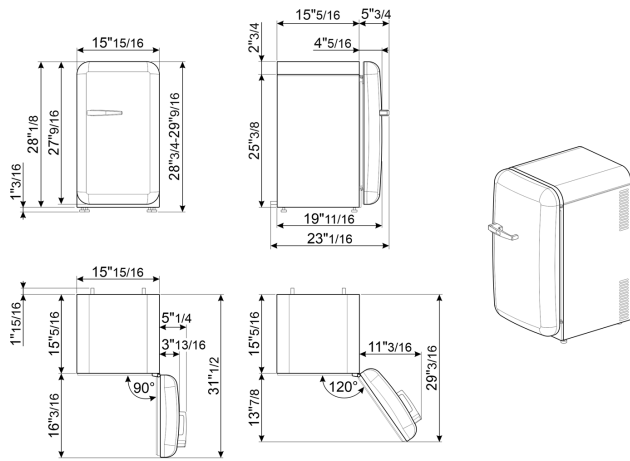

Electrical Connection

Voltage (V)	110 V
Frequency (Hz)	60 Hz
Current	0.89 A
Plug	(B) NEMA 5-15P
Power cord length	70 7/8 "

Logistic Information

Width	15 7/8 "
Height	29 1/8 "
Depth without handle	19 11/16 "
Net weight	55 lbs

Product dimension drawing

Color option

FAB5URBL3
Color: Black
Hinge position: Right

FAB5URDGC3
Color:
Hinge position: Right

FAB5URDGM3
Color:
Hinge position: Right

FAB5UROR3
Color: Orange
Hinge position: Right