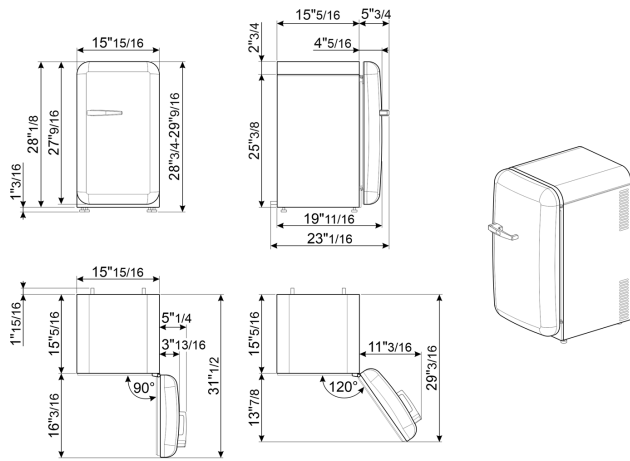

Electrical Connection

Voltage (V)	110 V
Frequency (Hz)	60 Hz
Current	0.89 A
Plug	(B) NEMA 5-15P
Power cord length	70 7/8 "

Logistic Information

Width	15 7/8 "
Height	29 1/8 "
Depth without handle	19 11/16 "
Net weight	55 lbs

Product dimension drawing

Color option

FAB5URBL3

Color: Black

Hinge position: Right

FAB5URCR3

Color: Cream

Hinge position: Right