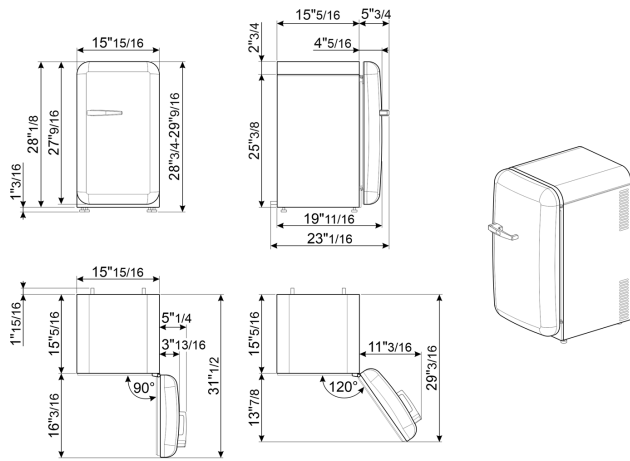

Electrical Connection

Voltage (V)	110 V
Frequency (Hz)	60 Hz
Current	0.89 A
Plug	(B) NEMA 5-15P
Power cord length	70 7/8 "

Logistic Information

Width	15 7/8 "
Height	29 1/8 "
Depth without handle	19 11/16 "
Net weight	55 lbs

Product dimension drawing

Color option

FAB5URBL3
Color: Black
Hinge position: Right

FAB5URCR3
Color: Cream
Hinge position: Right

FAB5URDGC3
Color:
Hinge position: Right

FAB5URDGM3
Color:
Hinge position: Right