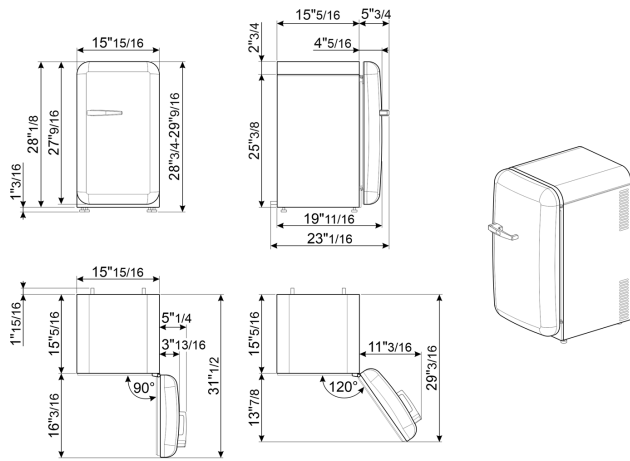

Electrical Connection

Voltage (V)	110 V
Frequency (Hz)	60 Hz
Current	0.89 A
Plug	(B) NEMA 5-15P
Power cord length	70 7/8 "

Logistic Information

Width	15 7/8 "
Height	29 1/8 "
Depth without handle	19 11/16 "
Net weight	55 lbs

Product dimension drawing

Color option

FAB5URBL3
Color: Black
Hinge position: Right

FAB5URCR3
Color: Cream
Hinge position: Right

FAB5URDGC3
Color:
Hinge position: Right

FAB5URDGME3
Color:
Hinge position: Right