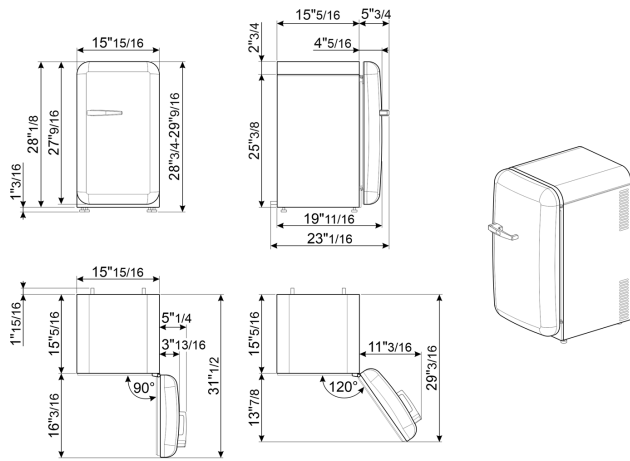

Logistic Information

Width	15 7/8 "
Height	29 1/8 "
Depth without handle	19 11/16 "
Net weight	55 lbs

Product dimension drawing

Color option