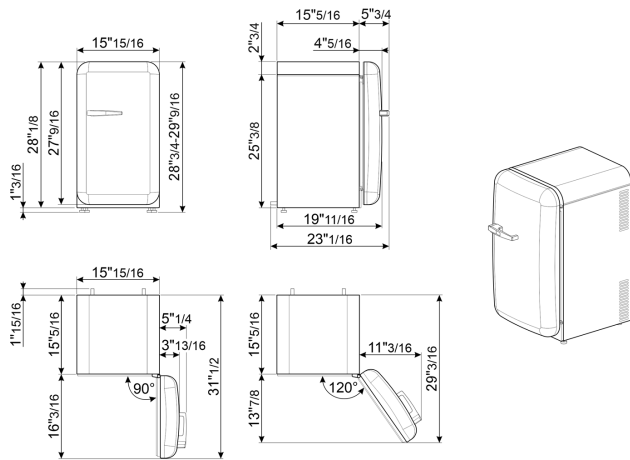

Performance / Energy Label

| | |
|------------|--------------|
| Net volume | 1.20 cu. ft. |
|------------|--------------|

Performance / Energy Label

| | |
|-------------|-----|
| Energy Star | Yes |
|-------------|-----|

| | |
|----------------------|------------|
| Depth without handle | 19 11/16 " |
| Width | 15 7/8 " |
| Height | 29 1/8 " |
| Packaged depth | 25 9/16 " |
| Packaged width | 19 1/8 " |
| Packaged height | 33 7/16 " |

Product dimension drawing

Color option

FAB5URBL3
Color: Black
Hinge position: Right

FAB5URCR3
Color: Cream
Hinge position: Right

FAB5URDGC3
Color:
Hinge position: Right

FAB5URDGM3
Color:
Hinge position: Right