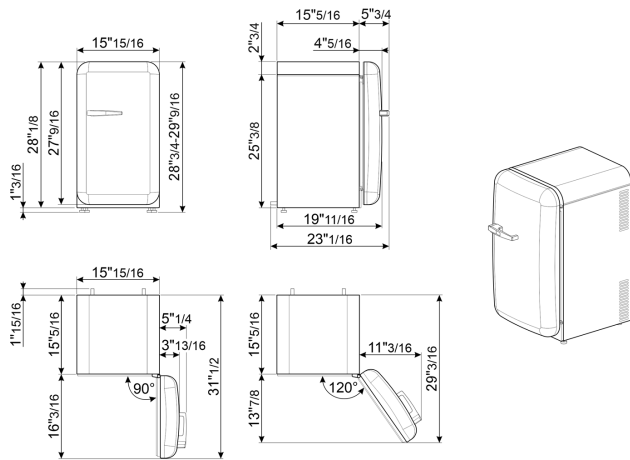

Electrical Connection

Voltage (V)	110 V
Frequency (Hz)	60 Hz
Current	0.89 A
Plug	(B) NEMA 5-15P
Power cord length	70 7/8 "

Logistic Information

Depth without handle	19 11/16 "
Width	15 7/8 "
Height	29 1/8 "
Packaged depth	25 9/16 "
Packaged width	19 1/8 "
Packaged height	33 7/16 "

Product dimension drawing

Color option

FAB5URBL3
Color: Black
Hinge position: Right

FAB5URCR3
Color: Cream
Hinge position: Right

FAB5URDGC3
Color:
Hinge position: Right

FAB5URDGM3
Color:
Hinge position: Right