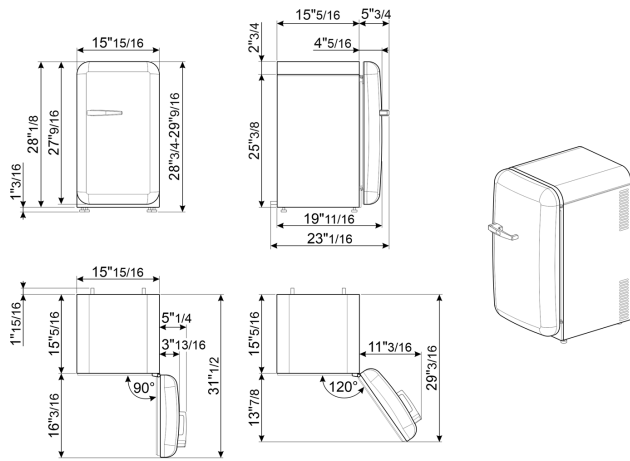

Electrical Connection

Voltage (V)	110 V
Frequency (Hz)	60 Hz
Current	0.89 A
Plug	(B) NEMA 5-15P
Power cord length	70 7/8 "

Logistic Information

Width	15 7/8 "
Height	29 1/8 "
Depth without handle	19 11/16 "
Net weight	57 lbs

Product dimension drawing

Color option

FAB5URBL3
Color: Black
Hinge position: Right

FAB5URCR3
Color: Cream
Hinge position: Right

FAB5URDGC3
Color:
Hinge position: Right

FAB5URDGM3
Color:
Hinge position: Right