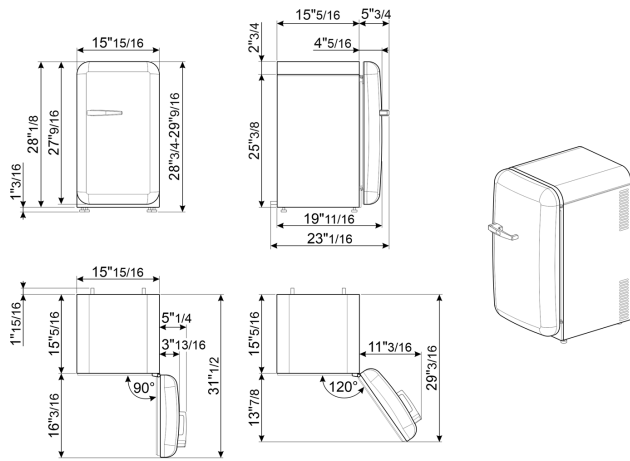

Electrical Connection

Voltage (V)	110 V
Frequency (Hz)	60 Hz
Current	0.89 A
Plug	(B) NEMA 5-15P
Power cord length	70 7/8 "

Logistic Information

Width	15 7/8 "
Height	29 1/8 "
Depth without handle	19 11/16 "
Net weight	57 lbs

Product dimension drawing

Color option

FAB5URBL3
Color: Black
Hinge position: Right

FAB5URCR3
Color: Cream
Hinge position: Right

FAB5URDGC3
Color:
Hinge position: Right

FAB5URDGME3
Color:
Hinge position: Right