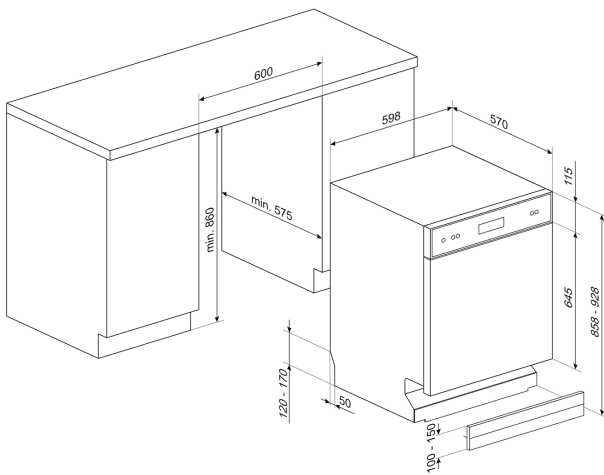

Depth	22 7/16 "
Width	23 9/16 "
Height	32 3/16 "
Packaged depth	26 3/8 "
Packaged width	25 9/16 "
Packaged height	35 1/16 "
Gross weight	112 lbs

Product dimension drawing

Accessories

KITPL60B
 White toe kick adjustable in height and depth for underbenck dishwashers