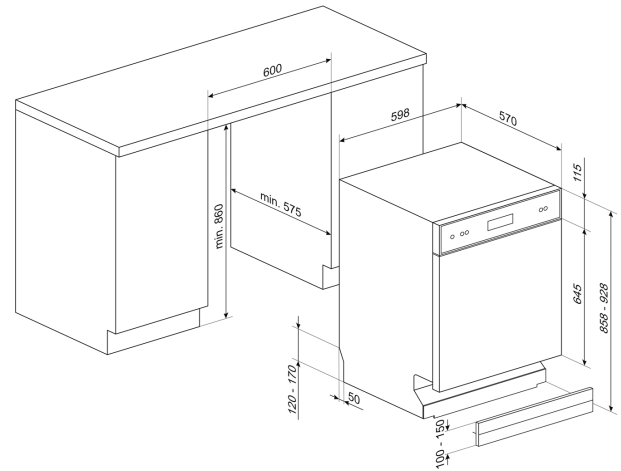

Depth	22 7/16 "
Width	23 9/16 "
Height	32 3/16 "
Packaged depth	26 3/8 "
Packaged width	25 9/16 "
Packaged height	35 1/16 "
Gross weight	121 lbs

Product dimension drawing

Accessories

KITPL60B
White toe kick adjustable in height and depth for underbenck dishwashers