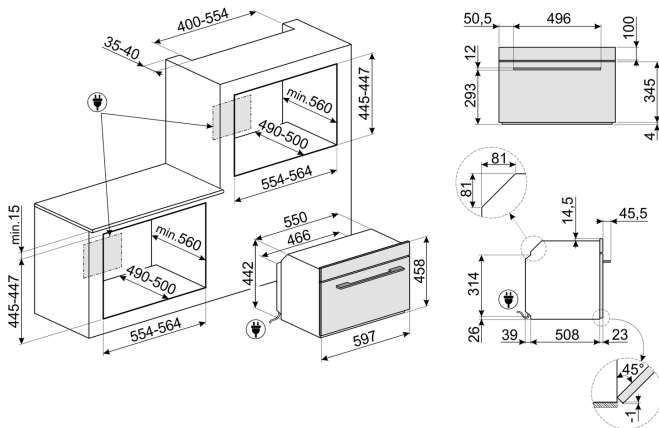

Electrical Connection

Voltage	120/240 V
Frequency	60 Hz
Circuit breaker	13 A
Plug	Hard-wired
Power cord length	59 1/16 "

Logistic Information

Width	23 1/2 "
Height	17 7/8 "
Depth	21 9/16 "
Net weight	82 lbs

Product dimension drawing

Accessories

Color option