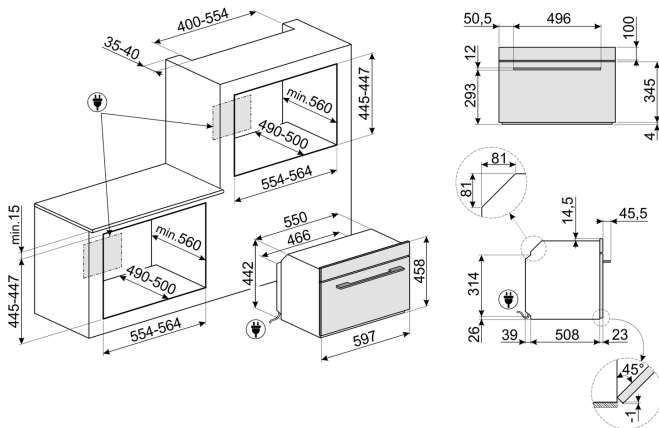

## Accessories Included

Rack with back stop	2
Enameled 1.6"-deep tray	1
Insert grid	1
Stainless steel tray (0.8" deep)	1
Stainless steel mesh tray (1.6" deep)	1

## Logistic Information

Width	23 1/2 "
Height	17 7/8 "
Depth	21 9/16 "
Net weight	82 lbs

## Product dimension drawing