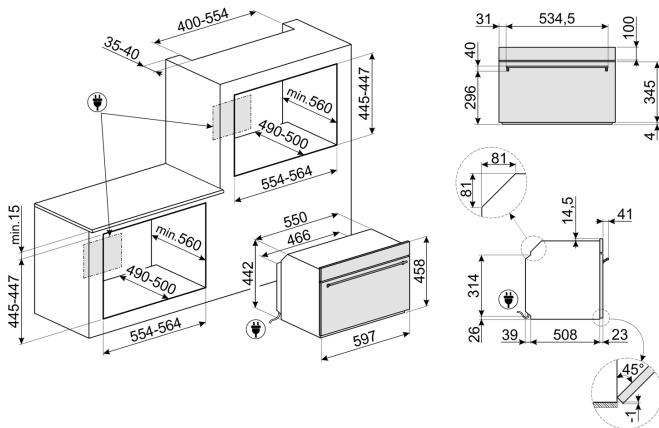

Electrical Connection

Voltage	120/240 V
Frequency	60 Hz
Circuit breaker	13 A
Plug	Hard-wired
Power cord length	59 1/16 "

Logistic Information

Width	23 1/2 "
Height	17 7/8 "
Depth	21 9/16 "
Net weight	84 lbs

Product dimension drawing

Accessories

Color option