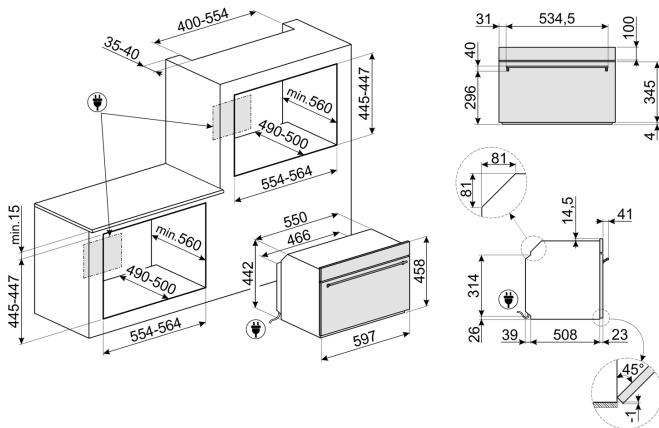

### Accessories Included

Rack with back stop	2
Enameled 1.6"-deep tray	1
Insert grid	1
Stainless steel tray (0.8" deep)	1
Stainless steel mesh tray (1.6" deep)	1

## Logistic Information

Width	23 1/2 "
Height	17 7/8 "
Depth	21 9/16 "
Net weight	84 lbs

## Product dimension drawing