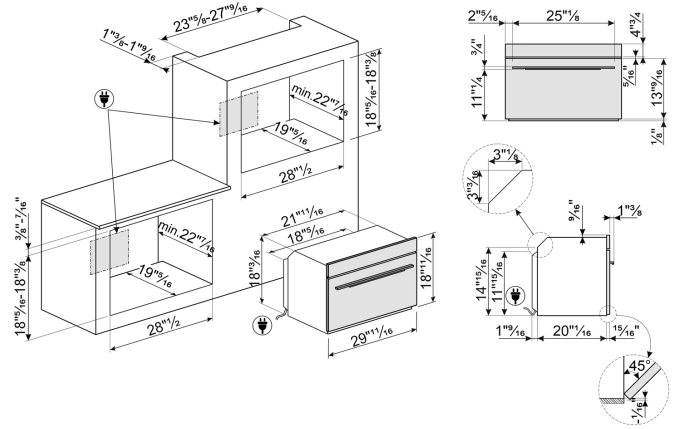

### Accessories Included

Rack with back stop	2
Enameled 1.6"-deep tray	1
Insert grid	1
Stainless steel tray (0.8" deep)	1
Stainless steel mesh tray (1.6" deep)	1

## Logistic Information

Width	29 11/16 "
Height	18 11/16 "
Depth	21 9/16 "
Net weight	89 lbs

## Product dimension drawing