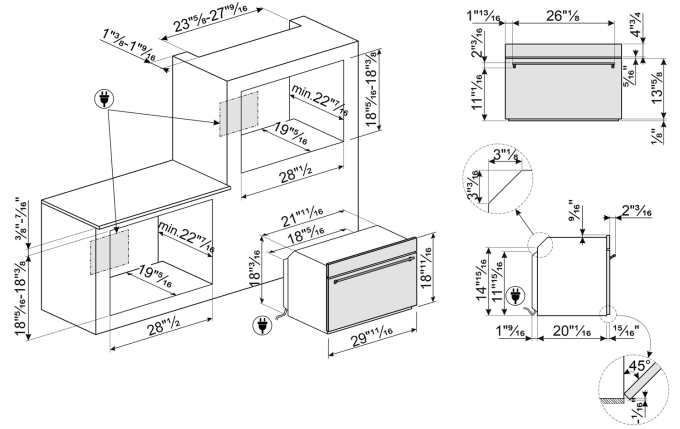

### Accessories Included

Rack with back stop	2
Enameled 1.6"-deep tray	1
Insert grid	1
Stainless steel tray (0.8" deep)	1
Stainless steel mesh tray (1.6" deep)	1

## Logistic Information

Width	29 11/16 "
Height	18 11/16 "
Depth	21 9/16 "
Net weight	90 lbs

## Product dimension drawing