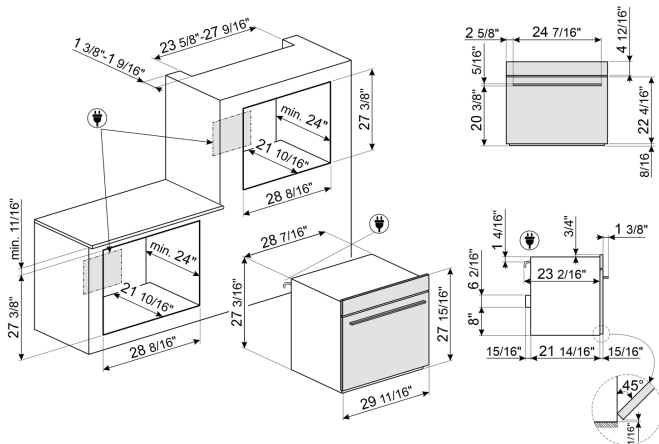

### Accessories Included

Rack with back stop	3
Enameled 1.6"-deep tray	1
Insert grid	1
Telescopic Guide rails, total Extraction	2
Temperature probe	Yes, single-point probe

## Logistic Information

Width	29 11/16 "
Height	27 15/16 "
Depth	23 1/8 "
Net weight	151 lbs

## Product dimension drawing