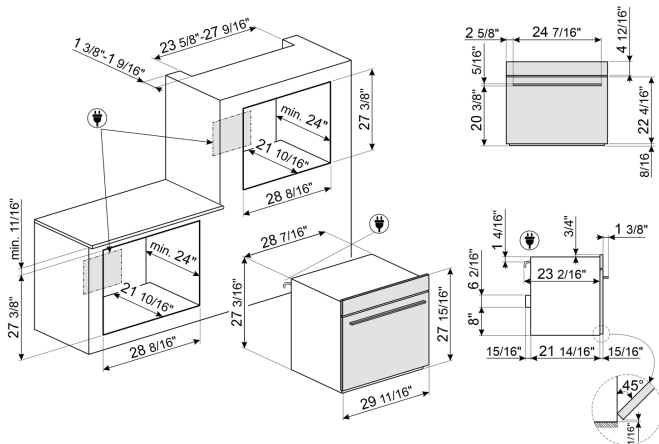

Electrical Connection

Voltage	120/240 V
Frequency	60 Hz
Circuit breaker	20 A
Plug	Hard-wired
Power cord length	59 1/16 "

Logistic Information

Width	29 11/16 "
Height	27 15/16 "
Depth	23 1/8 "
Net weight	151 lbs

Product dimension drawing

Accessories

Color option