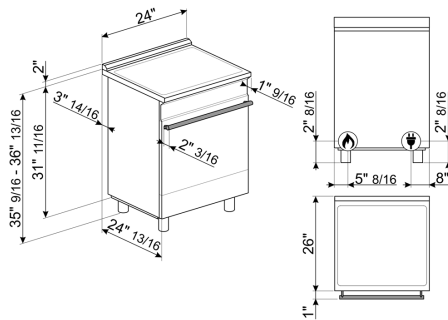

## Logistic Information

Width	23 15/16 "
Depth	26 "
Height	35 9/16 "
Net weight	159 lbs

## Product dimension drawing