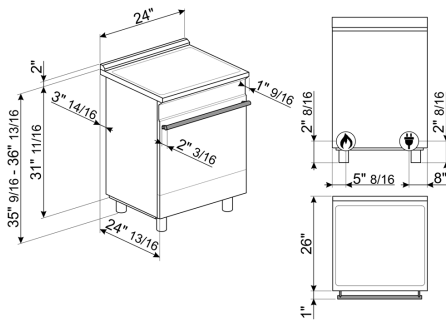

## Logistic Information

Width 23 15/16 "  
 Depth 26 "  
 Height 35 9/16 "  
 Net weight 156 lbs

## Product dimension drawing

## Product installation drawing

A	24"	610 mm
B	25"	630 mm
C <sup>1</sup>	see user manual	
D <sup>1</sup>	see user manual	
G <sup>2</sup>	24"	610 mm
I <sup>3</sup>	18"	457 mm
L	see user manual	
M <sup>4</sup>	13"	330 mm
P <sup>4</sup>	13"	330 mm