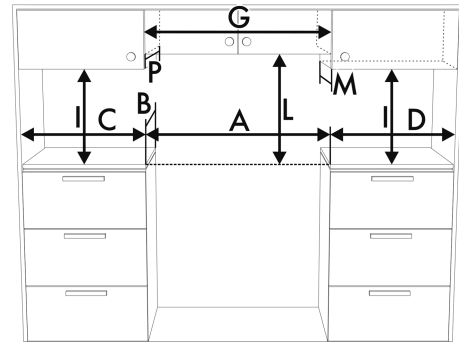

## Logistic Information

Width 23 15/16 "  
 Depth 26 "  
 Height 35 9/16 "  
 Net weight 156 lbs

## Product dimension drawing

## Product installation drawing

A	24"	610 mm
B	25"	630 mm
C <sup>1</sup>	see user manual	
D <sup>1</sup>	see user manual	
G <sup>2</sup>	24"	610 mm
I <sup>3</sup>	18"	457 mm
L	see user manual	
M <sup>4</sup>	13"	330 mm
P <sup>4</sup>	13"	330 mm