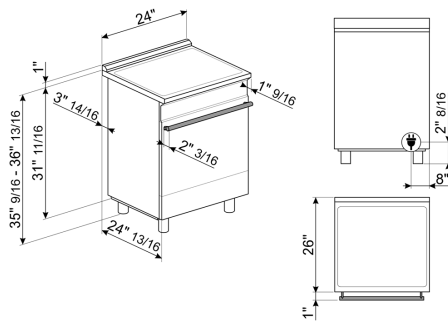

## Logistic Information

Width	23 15/16 "
Depth	26 "
Height	35 9/16 "
Net weight	157 lbs

## Product dimension drawing

## Product installation drawing

A	24"	610 mm
B	25"	630 mm
C <sup>1</sup>	5 7/8"	150 mm
G <sup>2</sup>	24"	610 mm
I <sup>3</sup>	18"	457 mm
L	see user manual	
M <sup>4</sup>	13"	330 mm
P <sup>4</sup>	13"	330 mm