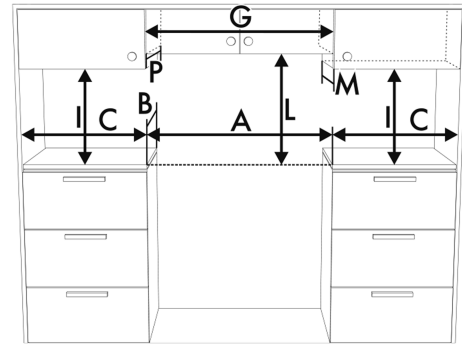

## Logistic Information

Width	23 15/16 "
Depth	26 "
Height	35 9/16 "
Net weight	157 lbs

## Product dimension drawing

## Product installation drawing

A	24"	610 mm
B	25"	630 mm
C <sup>1</sup>	5 7/8"	150 mm
G <sup>2</sup>	24"	610 mm
I <sup>3</sup>	18"	457 mm
L	see user manual	
M <sup>4</sup>	13"	330 mm
P <sup>4</sup>	13"	330 mm