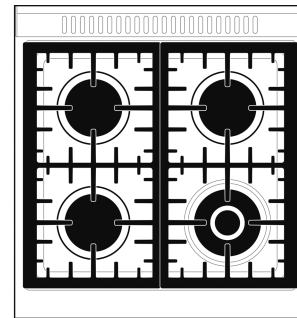

### Cooktop technical features

Cooking zones	4
Front-left - 1300 W - Booster 1400 W - Ø 18.0 cm	
Rear-left - 2300 W - Booster 3000 W - Ø 18.0 cm	
Front-right - 2300 W - Booster 3000 W - Ø 14.5 cm	
Rear-right - 1300 W - Booster 1400 W - Ø 21.0 cm	