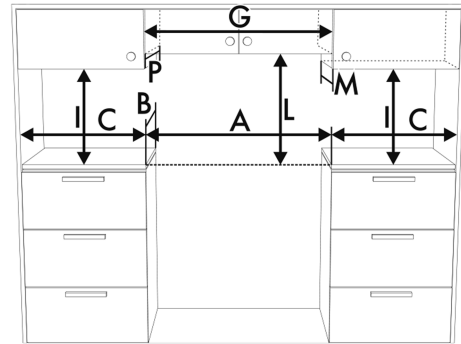

## Logistic Information

Width	23 15/16 "
Depth	26 "
Height	35 9/16 "
Net weight	157 lbs

## Product dimension drawing

## Product installation drawing

A	24"	610 mm
B	25"	630 mm
C <sup>1</sup>	5 7/8"	150 mm
G <sup>2</sup>	24"	610 mm
I <sup>3</sup>	18"	457 mm
L	see user manual	
M <sup>4</sup>	13"	330 mm
P <sup>4</sup>	13"	330 mm