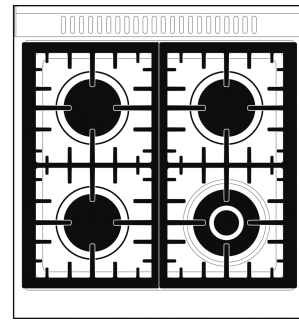

## Cooktop technical features

Cooking zones	4
Front-left - 1300 W - Booster 1400 W - Ø 18.0 cm	
Rear-left - 2300 W - Booster 3000 W - Ø 18.0 cm	
Front-right - 2300 W - Booster 3000 W - Ø 14.5 cm	
Rear-right - 1300 W - Booster 1400 W - Ø 21.0 cm	