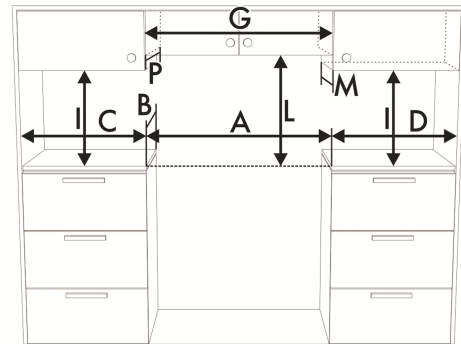

Product installation drawing

A	30"	762 mm
B	25"	630 mm
C¹	see user manual	
D¹	see user manual	
G²	30"	762 mm
I³	18"	457 mm
L	see user manual	
M⁴	13"	330 mm
P⁴	13"	330 mm

Accessories