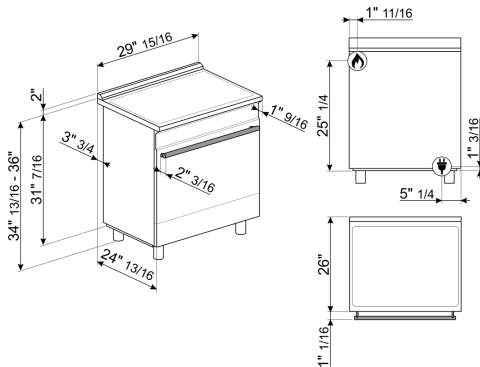

## Logistic Information

Width 29 15/16 "  
 Depth 26 "  
 Height 34 13/16 "  
 Net weight 204 lbs

## Product dimension drawing

## Product installation drawing

A	30"	762 mm
B	25"	630 mm
C <sup>1</sup>	see user manual	
D <sup>1</sup>	see user manual	
G <sup>2</sup>	30"	762 mm
I <sup>3</sup>	18"	457 mm
L	see user manual	
M <sup>4</sup>	13"	330 mm
P <sup>4</sup>	13"	330 mm