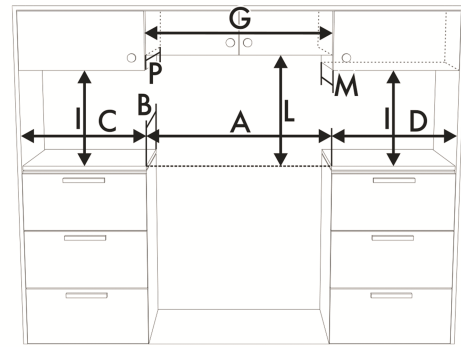

## Logistic Information

Width 29 15/16 "  
 Depth 26 "  
 Height 34 13/16 "  
 Net weight 204 lbs

## Product dimension drawing

## Product installation drawing

A	30"	762 mm
B	25"	630 mm
C <sup>1</sup>	see user manual	
D <sup>1</sup>	see user manual	
G <sup>2</sup>	30"	762 mm
I <sup>3</sup>	18"	457 mm
L	see user manual	
M <sup>4</sup>	13"	330 mm
P <sup>4</sup>	13"	330 mm