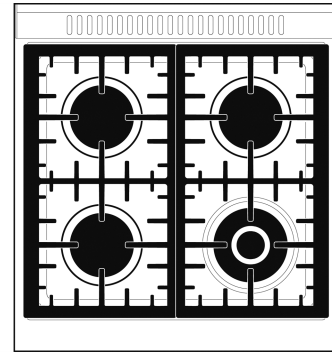

Cooktop technical features

Cooking zones	4
Front-left - 12000 BTU	
Rear-left - 10000 BTU	
Rear-right - 10000 BTU	
Front-right - 18000 BTU	
Automatic gas ignition	Yes
Gas safety valves	Yes

Aesthetic

Series	Professional
Color	Stainless steel

General information

Range size	30"
Range type	Full Gas

Programs / Functions

No. of cooking functions	3

Main oven options

Minimum Temperature	250 °F
Maximum temperature	500 °F

Main Oven Technical Features

Volume	4.56 cu. ft.
Cavity material	EverClean enamel
No. of shelves	6
Total no. of door glasses	3
Soft Close system	Yes