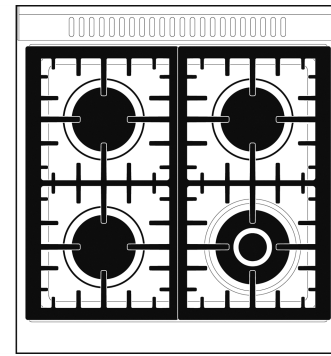

Cooktop technical features

Cooking zones	4
Front-left - 12000 BTU	
Rear-left - 10000 BTU	
Rear-right - 10000 BTU	
Front-right - 18000 BTU	
Automatic gas ignition	Yes
Gas safety valves	Yes

Aesthetic

Series	Professional
Color	Stainless steel

General information

Range size	30"
Range type	Full Gas

Programs / Functions

No. of cooking functions	3

Main oven options

Minimum Temperature	250 °F
Maximum temperature	500 °F

Main Oven Technical Features

Volume	4.56 cu. ft.
Cavity material	EverClean enamel
No. of shelves	6
Total no. of door glasses	3
Soft Close system	Yes