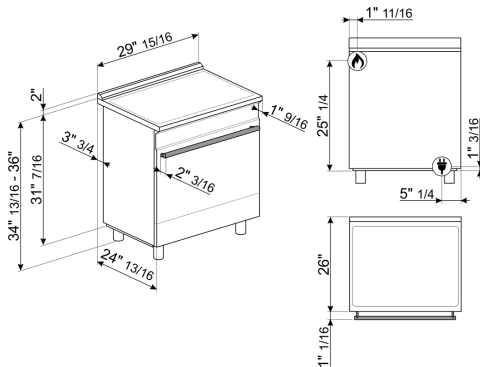

Included accessories

Oven wire rack 2

Electrical Connection

Circuit breaker	15 A
Voltage	120 V
Frequency	60 Hz

Logistic Information

Width	29 15/16 "
Depth	26 "
Height	34 13/16 "
Net weight	204 lbs

Product dimension drawing