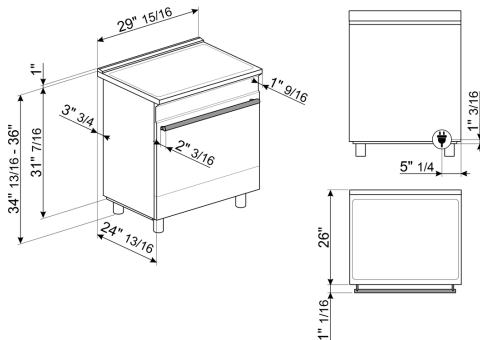

Included accessories

Oven wire rack 2

Electrical Connection

Circuit breaker 50 A
Voltage 208/240 V
Frequency 60 Hz

Logistic Information

Width 29 15/16 "
Depth 26 "
Height 34 13/16 "
Net weight 211 lbs

Product dimension drawing