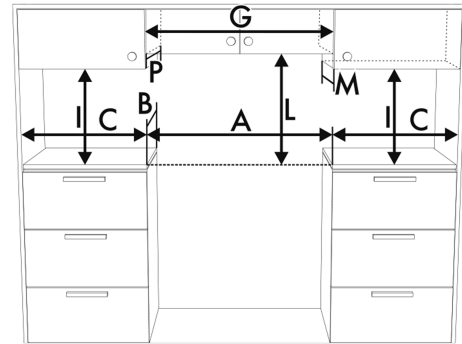

Product installation drawing

A	24"	610 mm
B	25"	630 mm
C¹	5 7/8"	150 mm
G²	24"	610 mm
I³	18"	457 mm
L	see user manual	
M⁴	13"	330 mm
P⁴	13"	330 mm

Accessories

GT3T
Total-extraction telescopic guides

KITTKSPR30
Plinth, 3 sides, 900mm, SPR cookers 30", black

PALPZ
Pizza shovel with fold away handle

Color option

SPR30UIMMW
Color: Matte White

SPR30UIMX
Color: Stainless steel