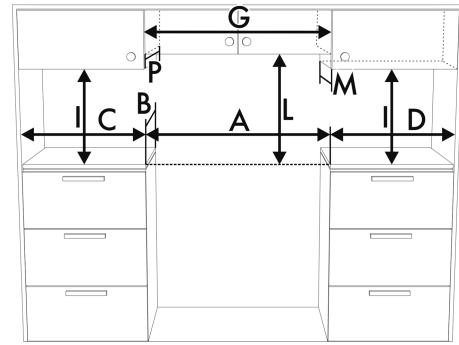

## Logistic Information

Width 35 7/8 "  
 Depth 26 "  
 Height 35 3/16 "  
 Net weight 230 lbs

## Product dimension drawing

## Product installation drawing

A	24"	610 mm
B	25"	630 mm
C <sup>1</sup>	see user manual	
D <sup>1</sup>	see user manual	
G <sup>2</sup>	24"	610 mm
I <sup>3</sup>	18"	457 mm
L	see user manual	
M <sup>4</sup>	13"	330 mm
P <sup>4</sup>	13"	330 mm