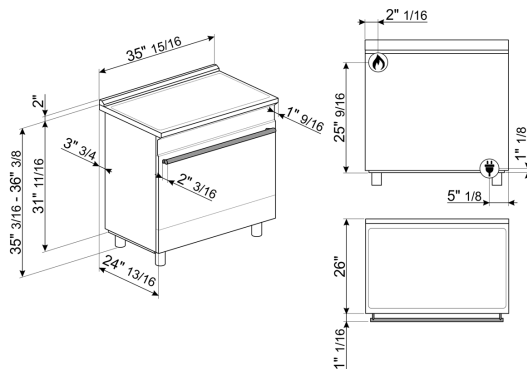

## Logistic Information

Width 35 7/8 "  
 Depth 26 "  
 Height 35 3/16 "  
 Net weight 230 lbs

## Product dimension drawing

## Product installation drawing

A	24"	610 mm
B	25"	630 mm
C <sup>1</sup>	see user manual	
D <sup>1</sup>	see user manual	
G <sup>2</sup>	24"	610 mm
I <sup>3</sup>	18"	457 mm
L	see user manual	
M <sup>4</sup>	13"	330 mm
P <sup>4</sup>	13"	330 mm