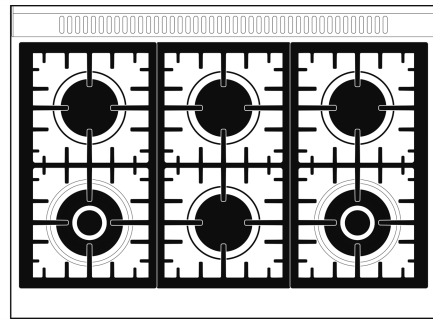

## Cooktop technical features

Cooking zones	6
Front-left - 18000 BTU	
Rear-left - 10000 BTU	
Front-center - 10000 BTU	
Rear-center - 10000 BTU	
Front-right - 18000 BTU	
Rear-right - 10000 BTU	
Automatic gas ignition	Yes
Gas safety valves	Yes