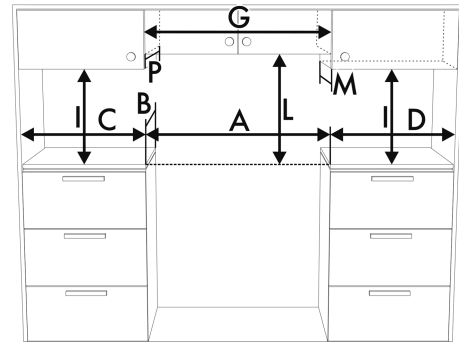

Product installation drawing

A	24"	610 mm
B	25"	630 mm
C¹	see user manual	
D¹	see user manual	
G²	24"	610 mm
I³	18"	457 mm
L	see user manual	
M⁴	13"	330 mm
P⁴	13"	330 mm

Accessories

GT3T
Total-extraction telescopic guides

KITTKSPR36
Plinth, 3 sides, 900mm, SPR cookers 30", black

PALPZ
Pizza shovel with fold away handle

Color option

SPR36UIMMW
Color: Matte White

SPR36UIMX
Color: Stainless steel