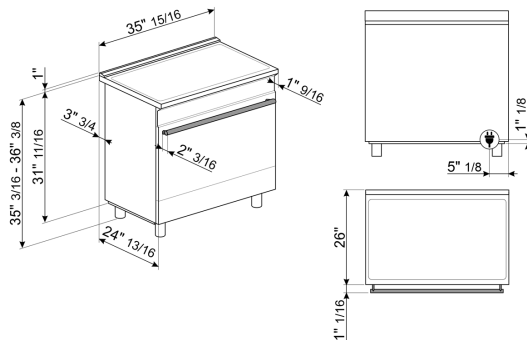

Included accessories

Oven wire rack 2

Electrical Connection

Circuit breaker 50 A
Voltage 208/240 V
Frequency 60 Hz

Logistic Information

Width 35 7/8 "
Depth 26 "
Height 35 3/16 "
Net weight 218 lbs

Product dimension drawing