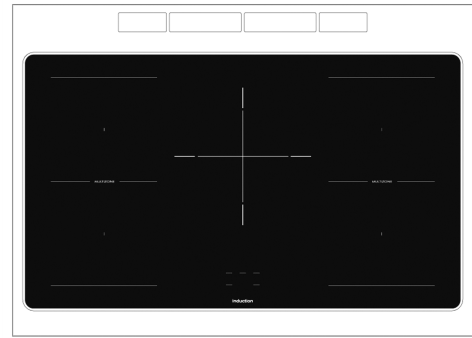

Cooktop technical features

Cooking zones	5
Front-left - 1300 W - Booster 1400 W	
Rear-left - 2300 W - Booster 3000 W	
Center - 2300 W - Booster 3000 W	
Rear-right - 1300 W - Booster 1400 W	
Front-right - 2300 W - Booster 3000 W	

Aesthetic

Series	Professional
Color	Matte Black

General information

Range size	36"
Range type	Full electric

Programs / Functions

Cleaning functions	VaporClean
No. of cooking functions	8

Main oven options

Minimum Temperature	151 °F
Maximum temperature	500 °F

Main Oven Technical Features

Volume	4.45 cu. ft.
Cavity material	EverClean enamel
No. of shelves	5
Removable inner door	Yes
Total no. of door glasses	3
Soft Close system	Yes