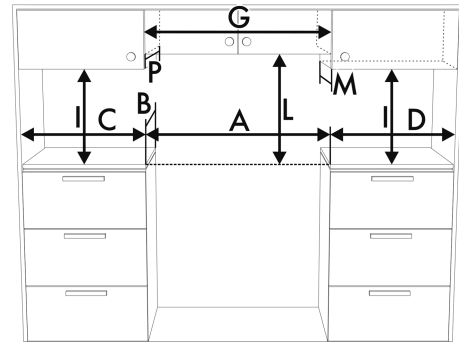

Product installation drawing

A	24"	610 mm
B	25"	630 mm
C¹	see user manual	
D¹	see user manual	
G²	24"	610 mm
I³	18"	457 mm
L	see user manual	
M⁴	13"	330 mm
P⁴	13"	330 mm

Accessories

Color option