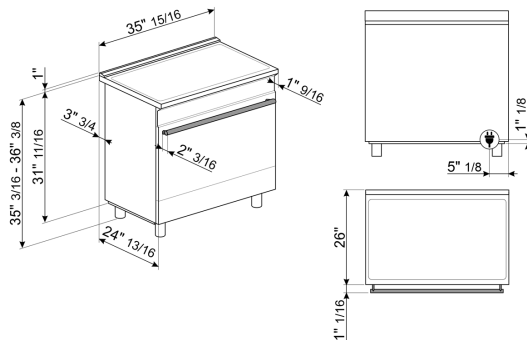

## Logistic Information

Width 35 7/8 "  
 Depth 26 "  
 Height 35 3/16 "  
 Net weight 215 lbs

## Product dimension drawing

## Product installation drawing

A	24"	610 mm
B	25"	630 mm
C <sup>1</sup>	see user manual	
D <sup>1</sup>	see user manual	
G <sup>2</sup>	24"	610 mm
I <sup>3</sup>	18"	457 mm
L	see user manual	
M <sup>4</sup>	13"	330 mm
P <sup>4</sup>	13"	330 mm