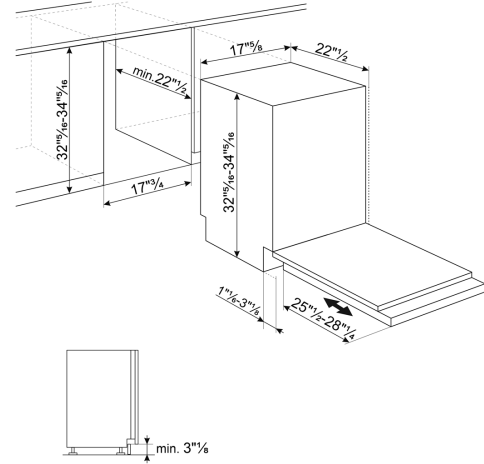

STU1822

Product dimension drawing

Accessories

45 cm fully integrated built-in dishwasher that combines compact design with high performance, ensuring excellent washing results even in limited spaces.

KITPL60B
White toe kick adjustable in height and depth for underbenck dishwashers

KITPL60N
Black toe kick adjustable in height and depth for underbenck dishwashers

KITPL60X
Stainless steel toe kick adjustable in height and depth for underbenck dishwashers